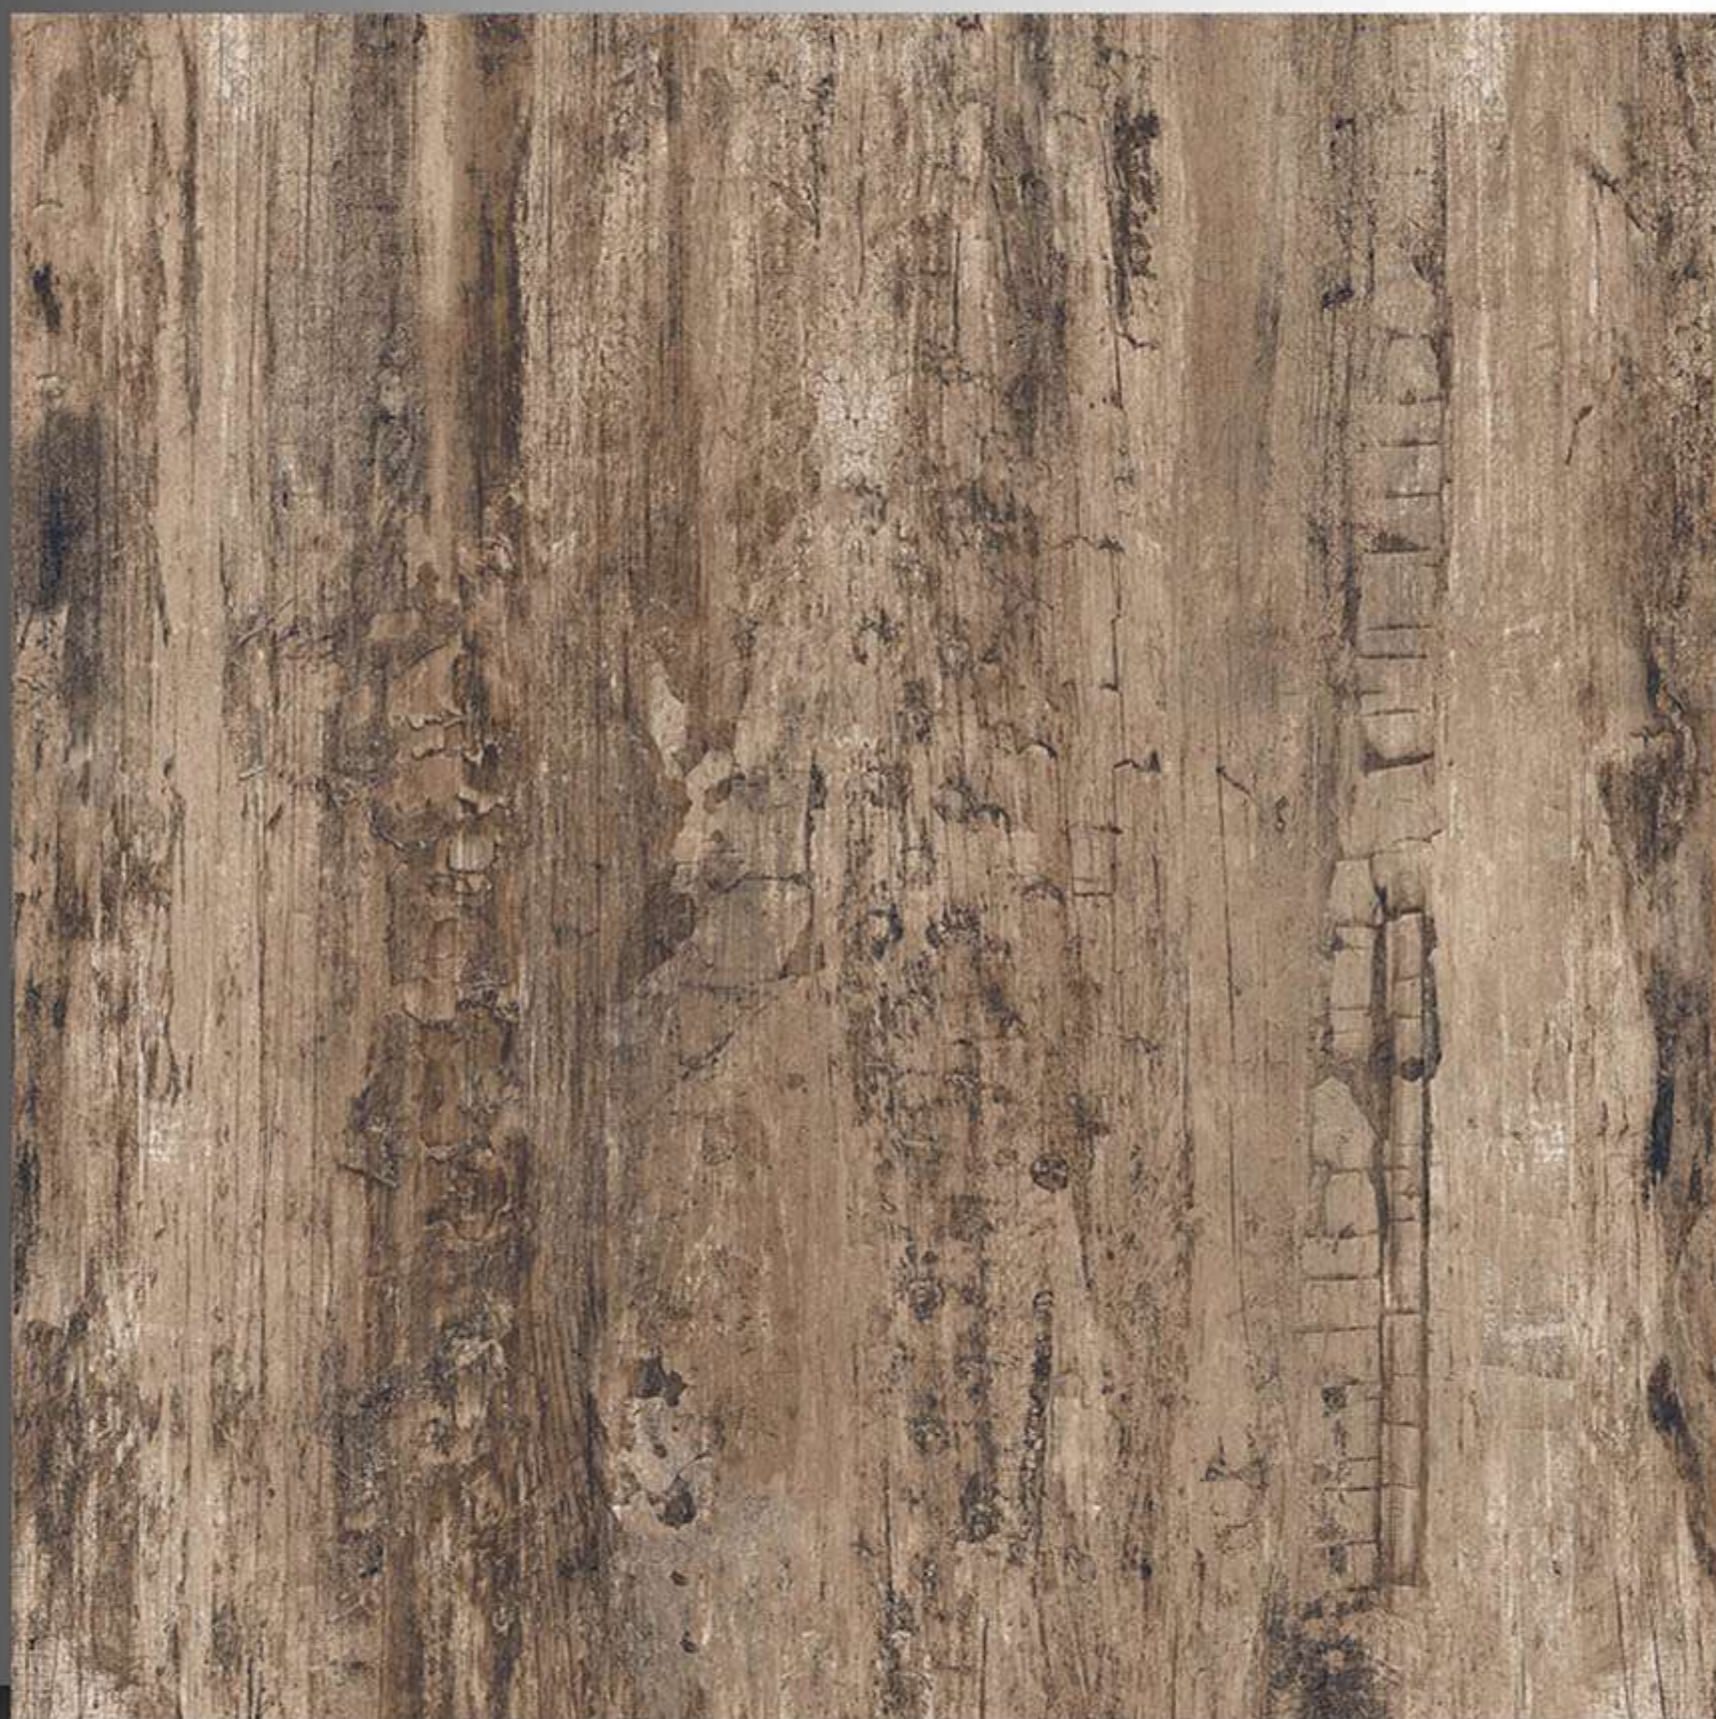

MATT FINISH
600 x 600 mm