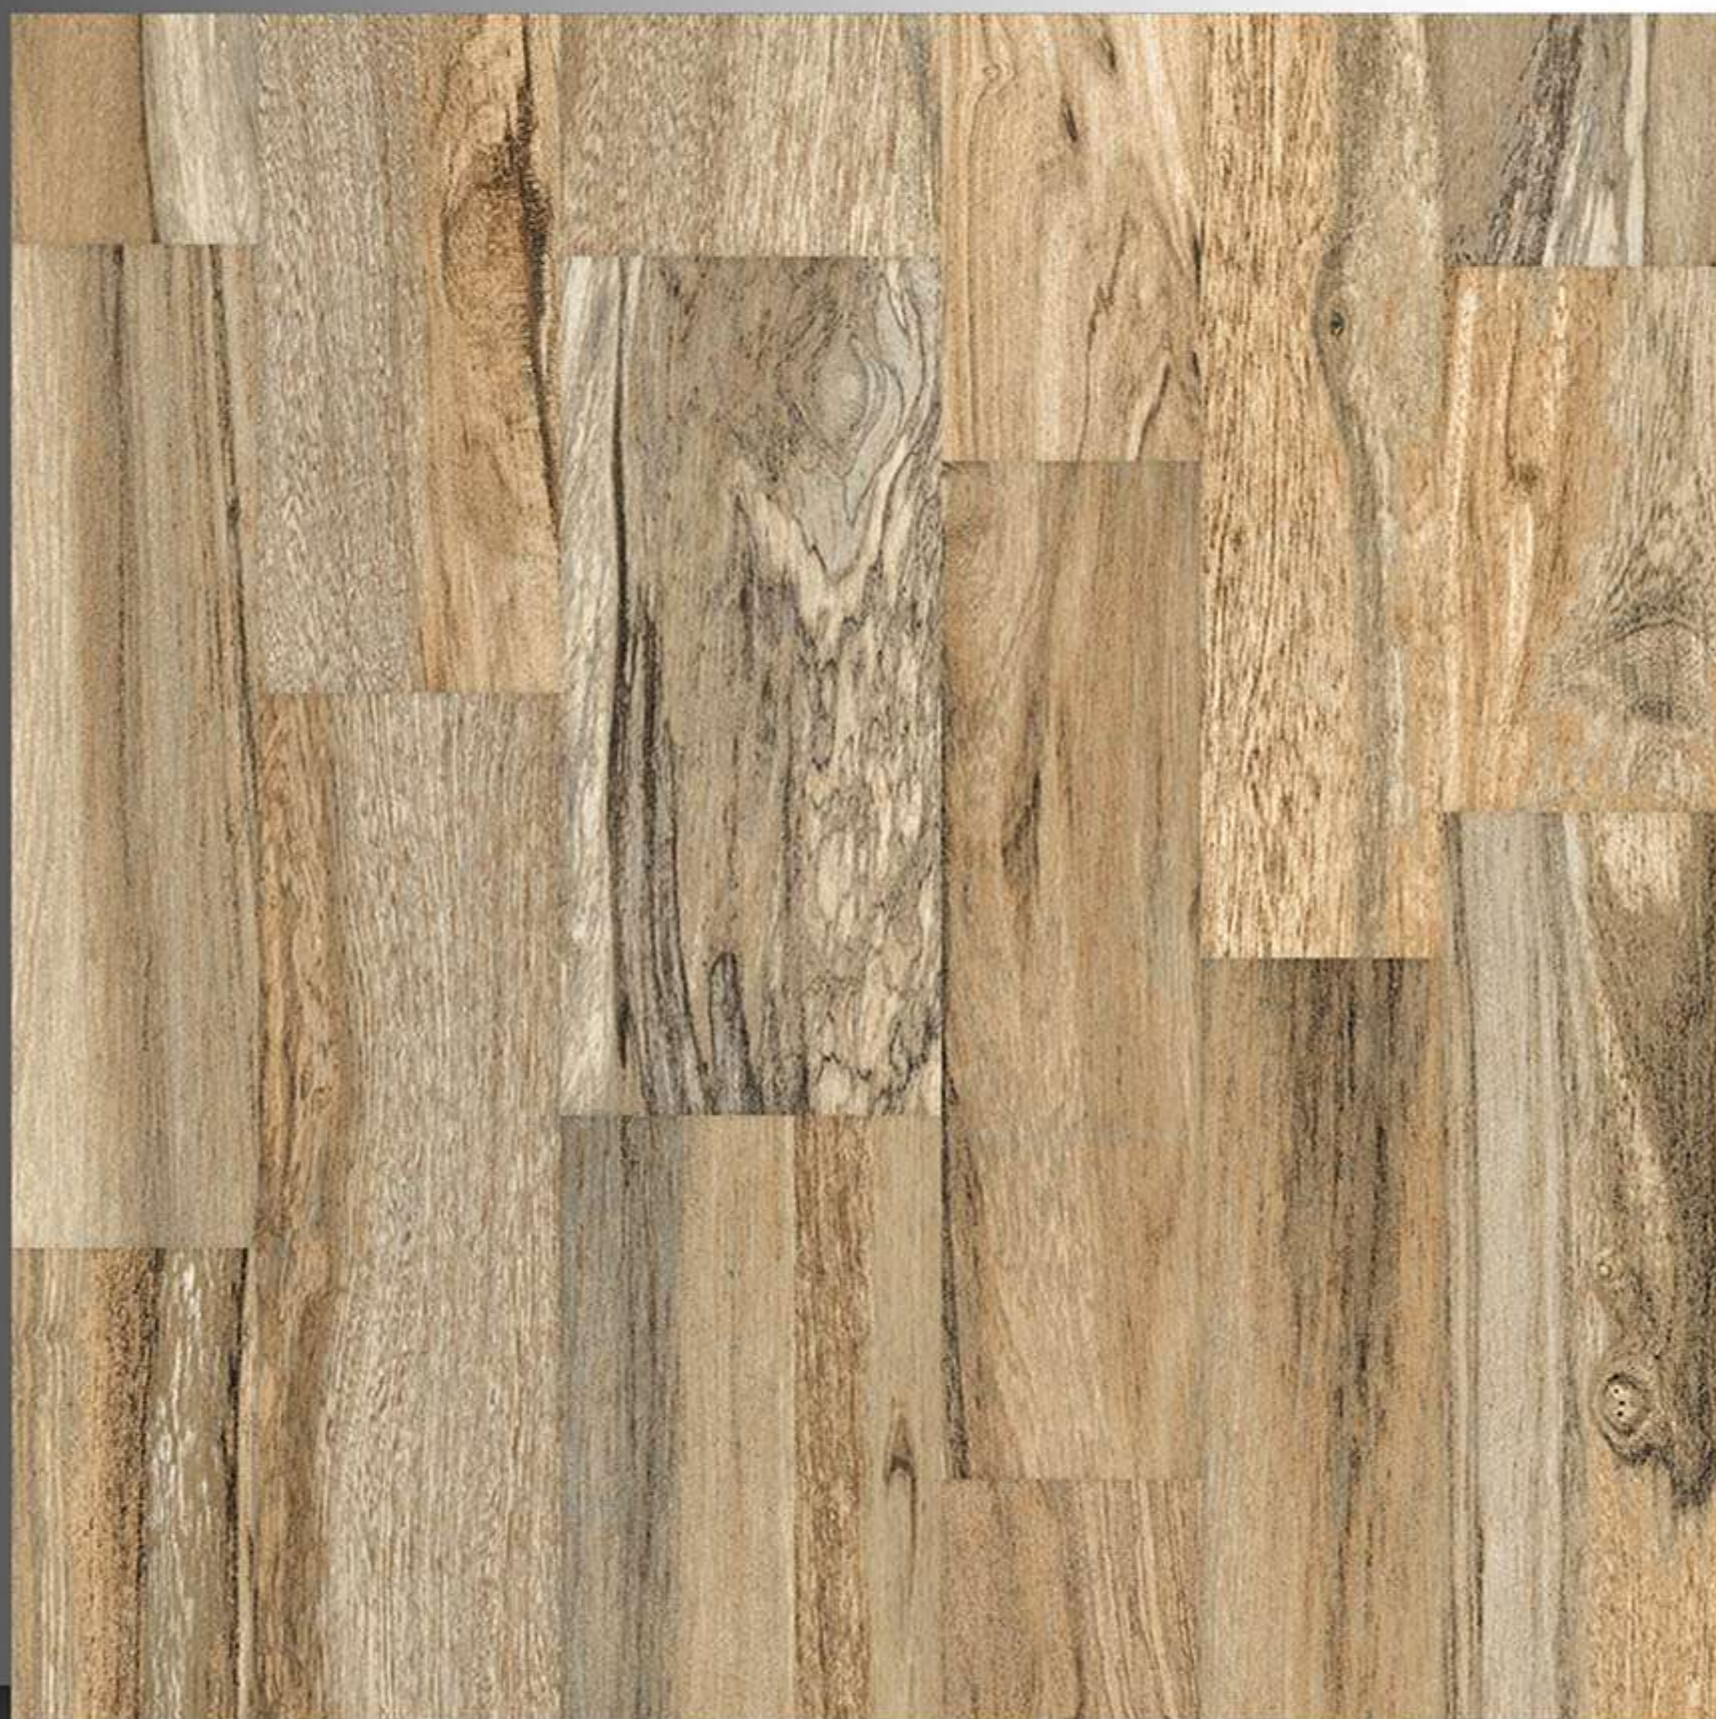

MATT FINISH  
600 x 600 mm

PINE WOOD

MATT FINISH  
600 x 600 mm

Rialto Wood Dark

MATT FINISH  
600 x 600 mm

Rialto Wood Lite

MATT FINISH  
600 x 600 mm

RICHMOND BEIGE