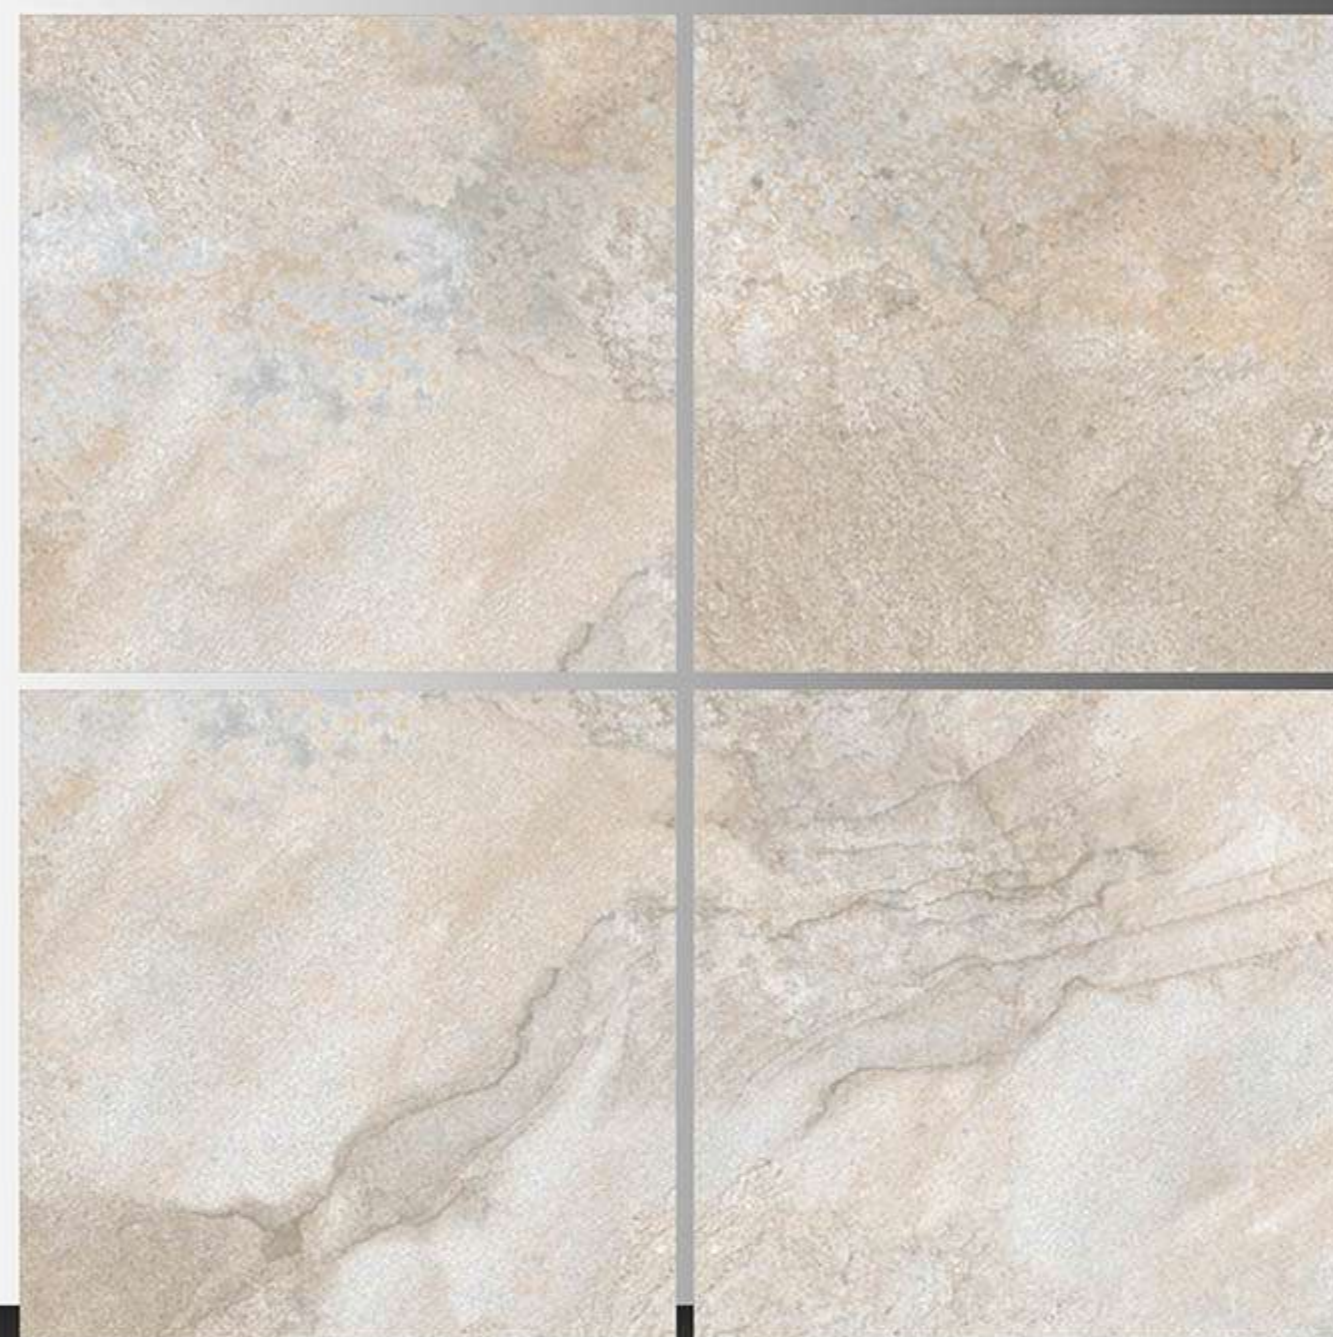

JERICO MULTI