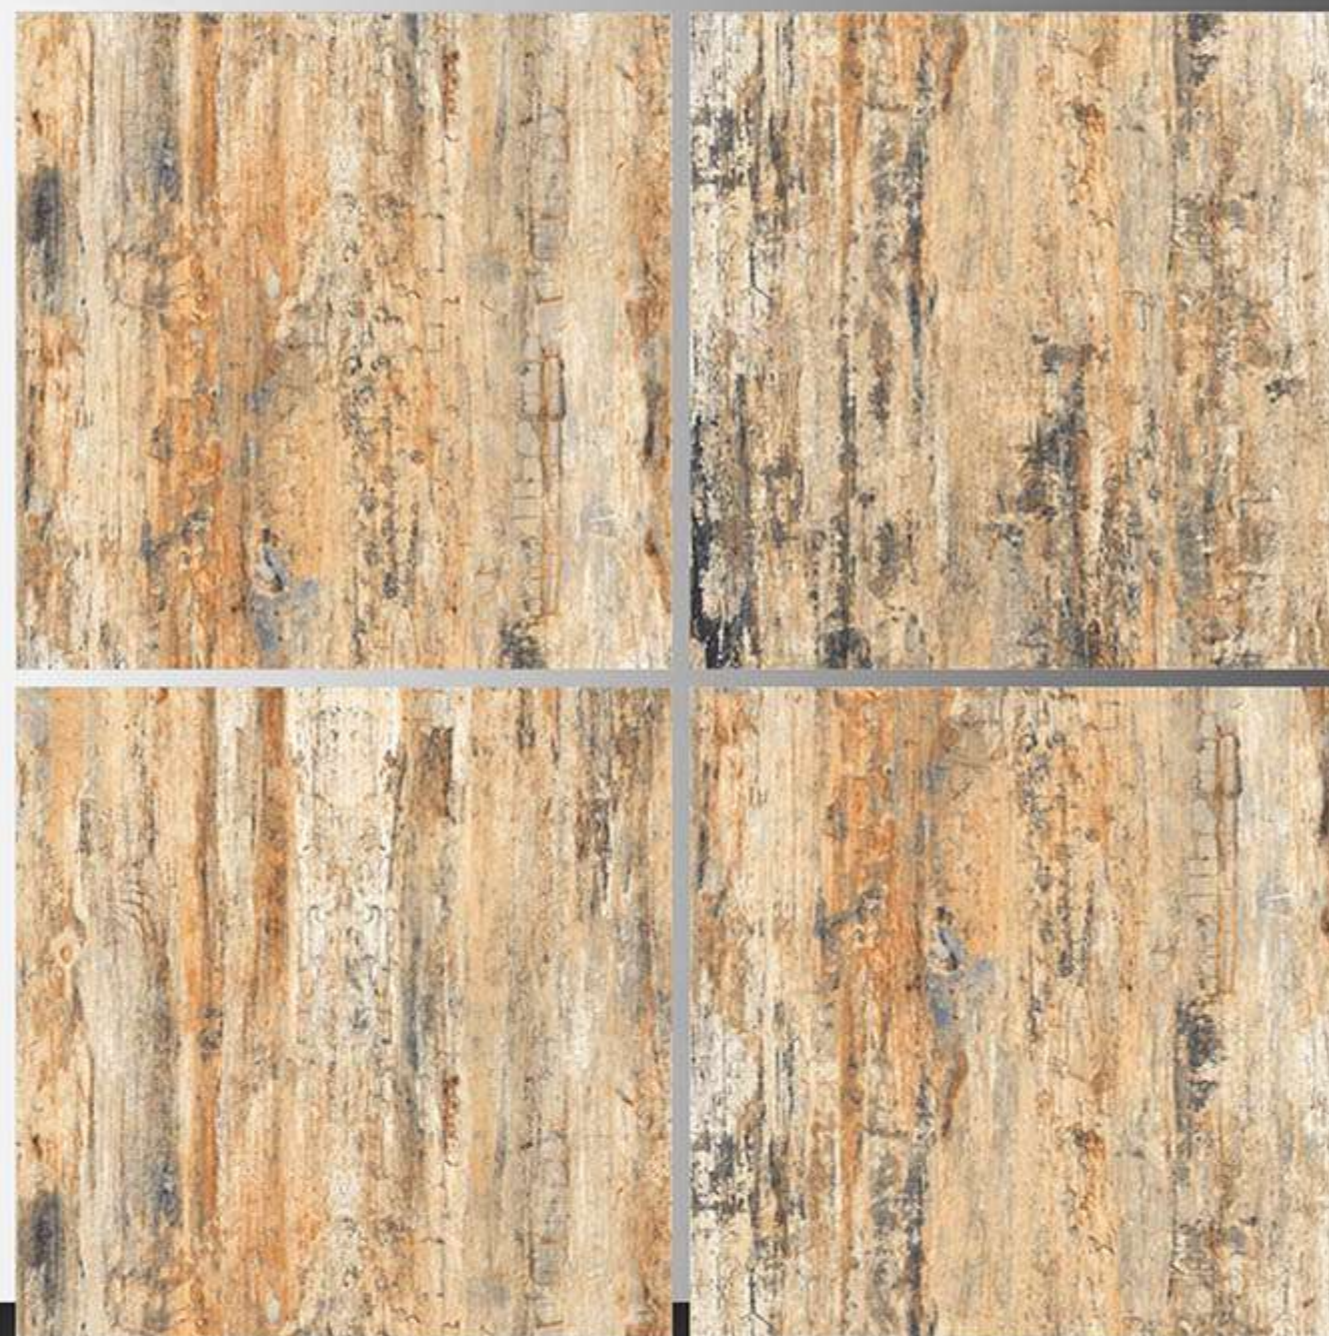

PIETRA WOOD NATURAL