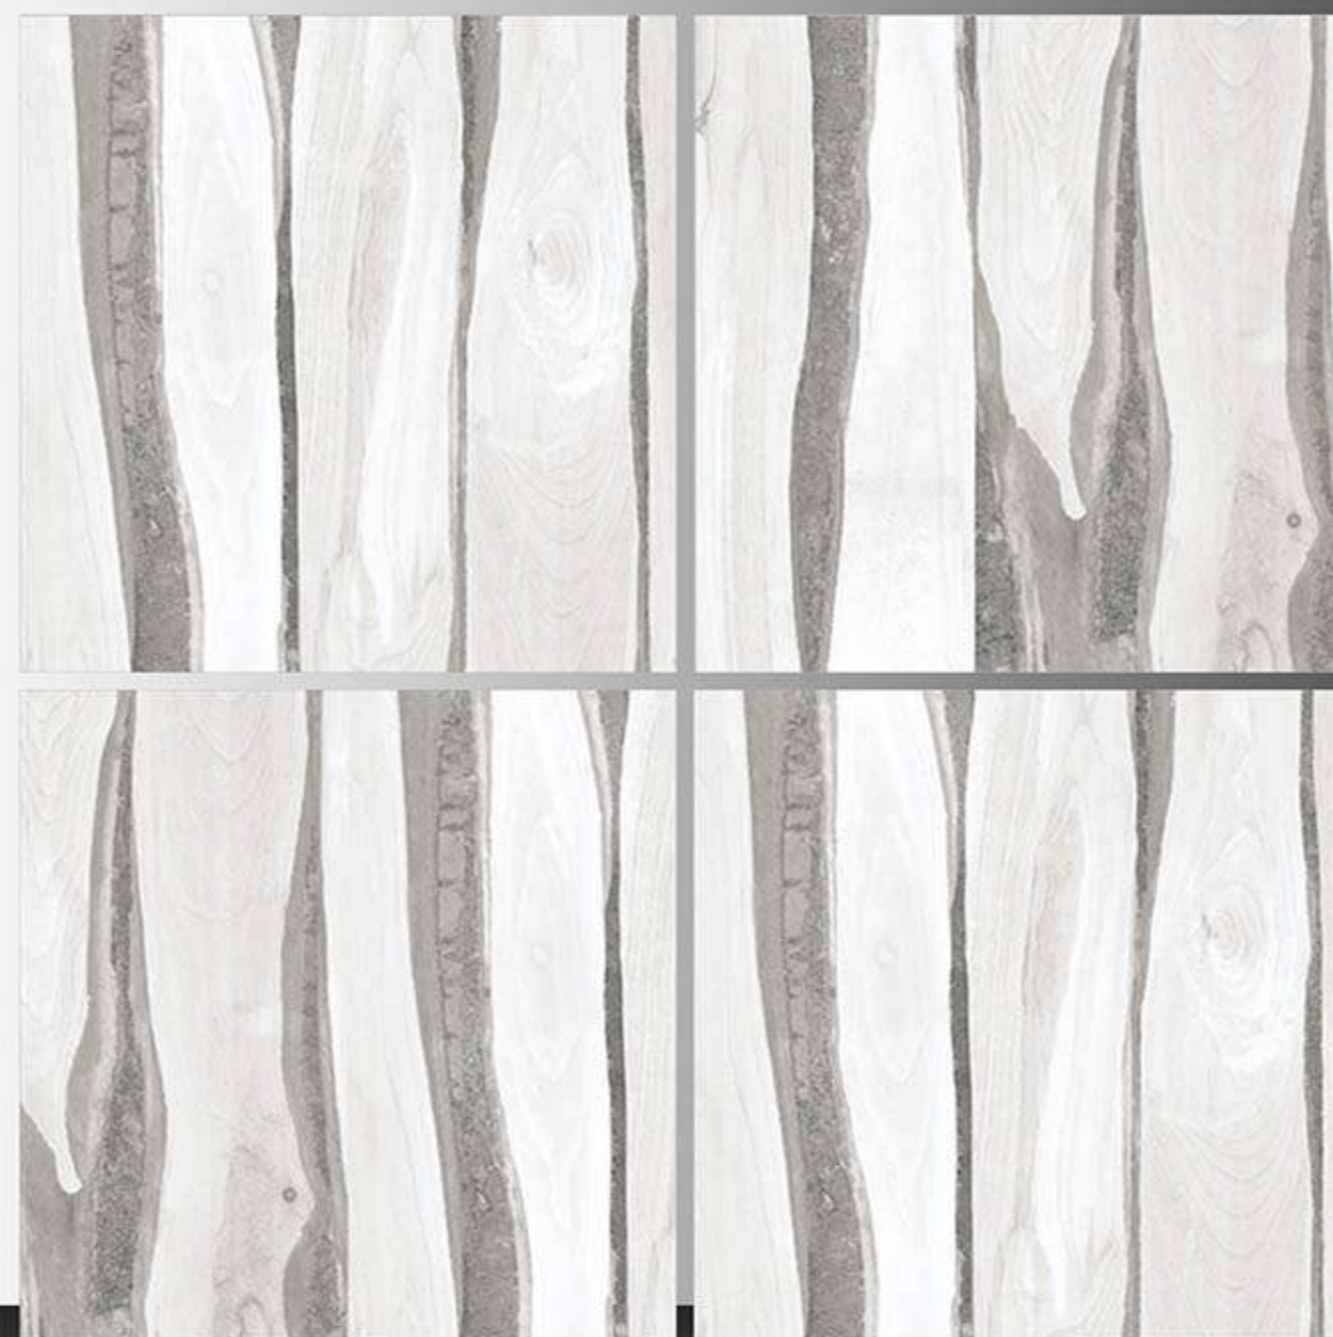

Caminwood Grey