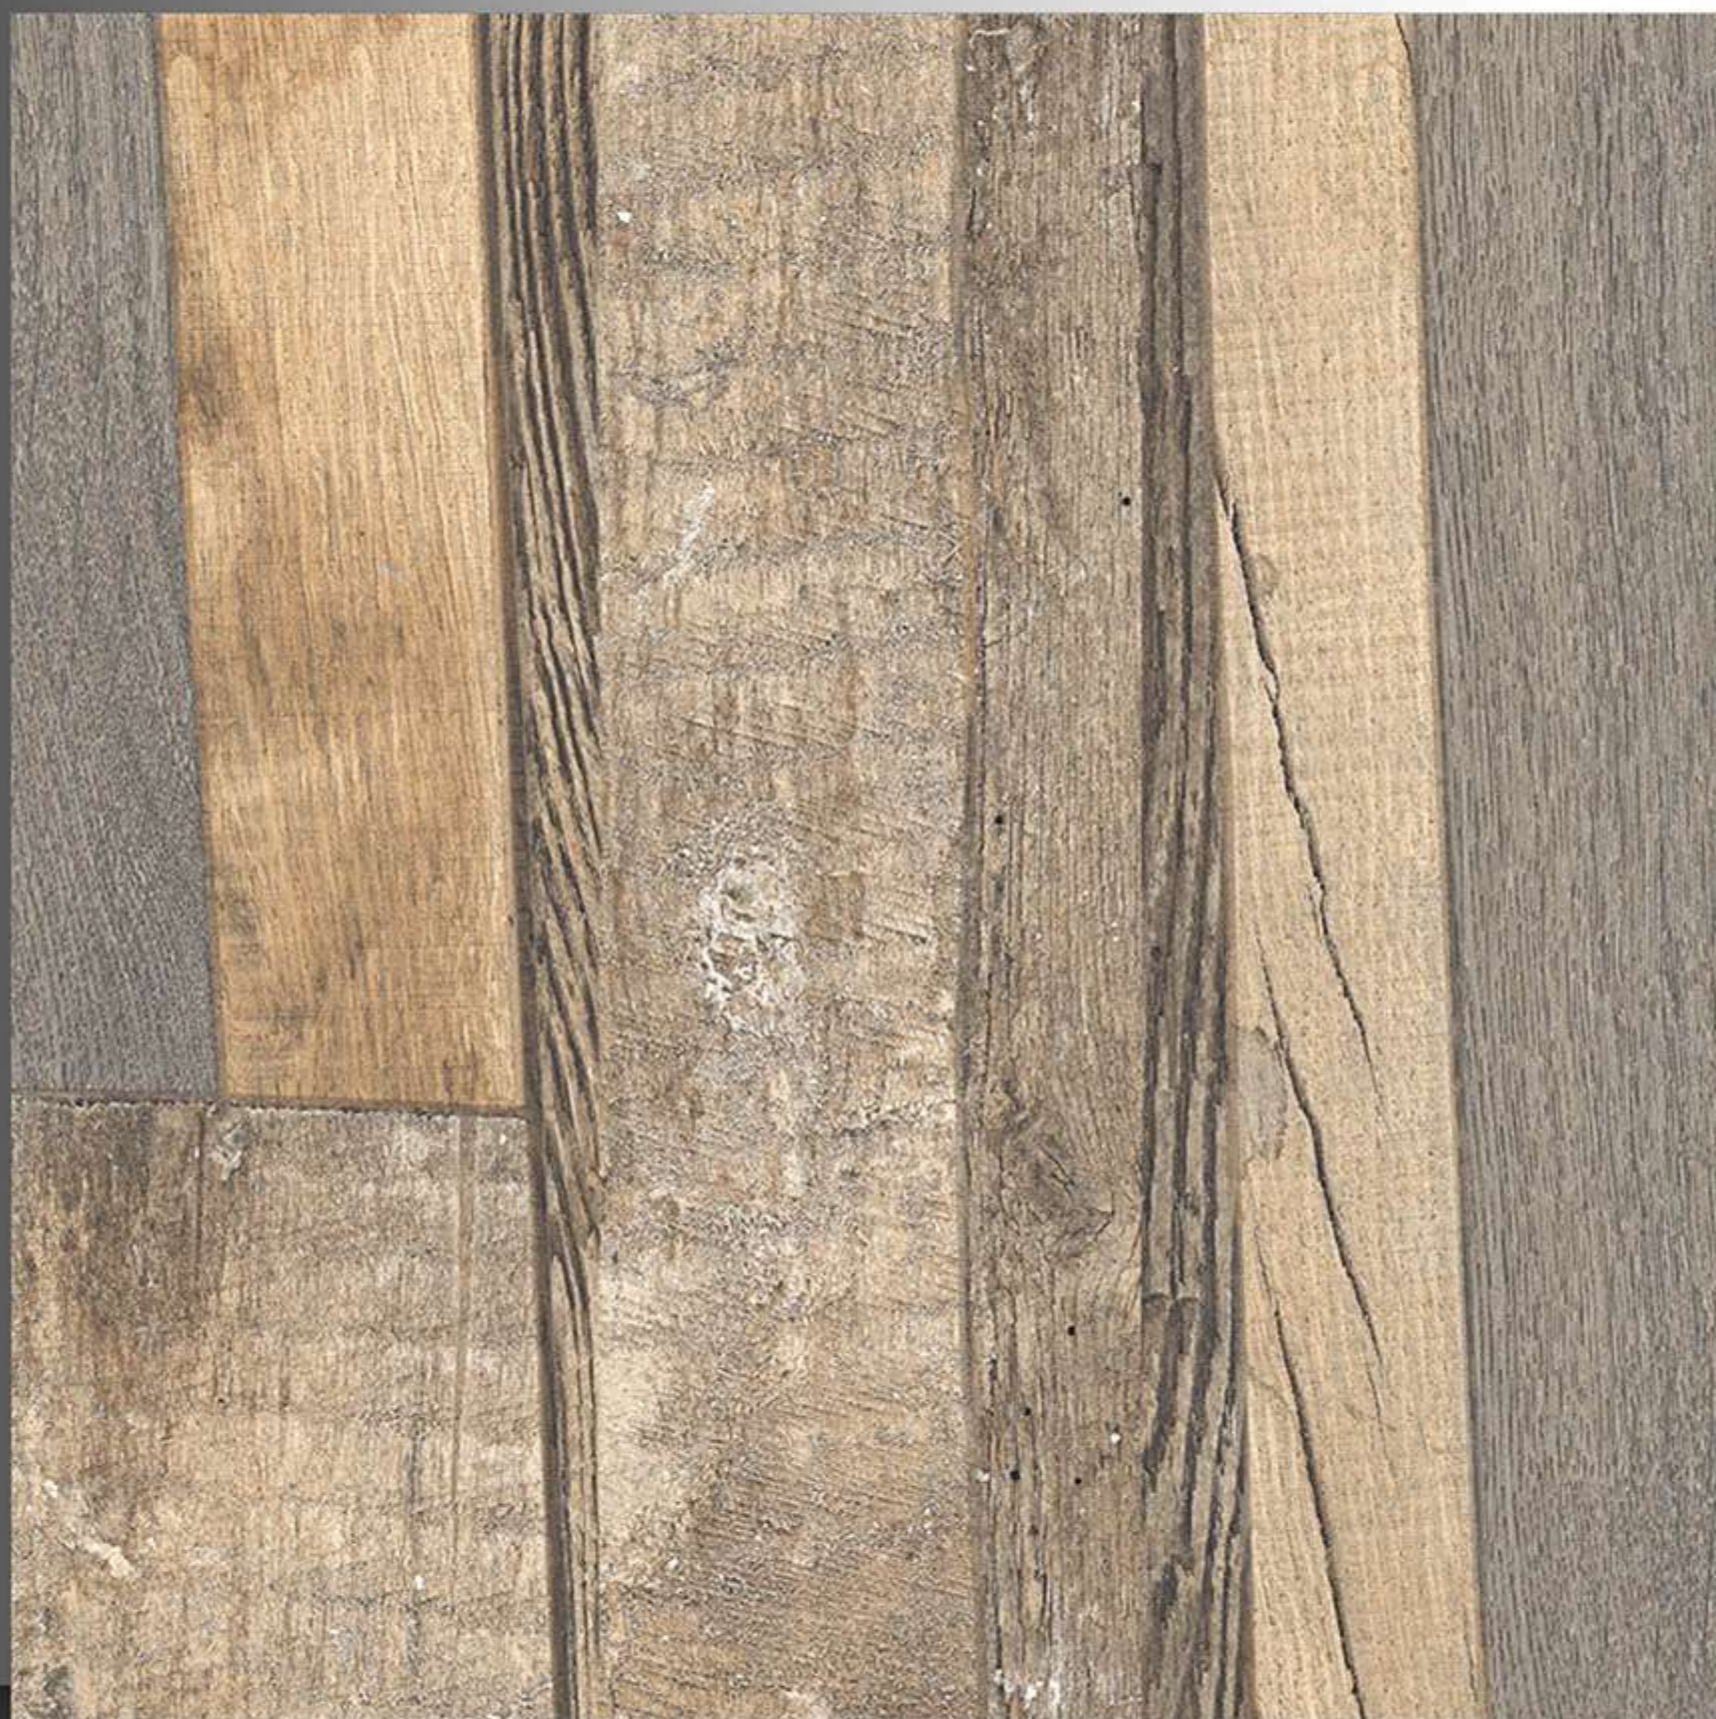

MATT FINISH  
600 x 600 mm

METAL BROWN

MATT FINISH  
600 x 600 mm

MULTI RUST DARK

MATT FINISH  
600 x 600 mm

MULTI RUST LIGHT

MATT FINISH  
600 x 600 mm

NATURAL WOOD