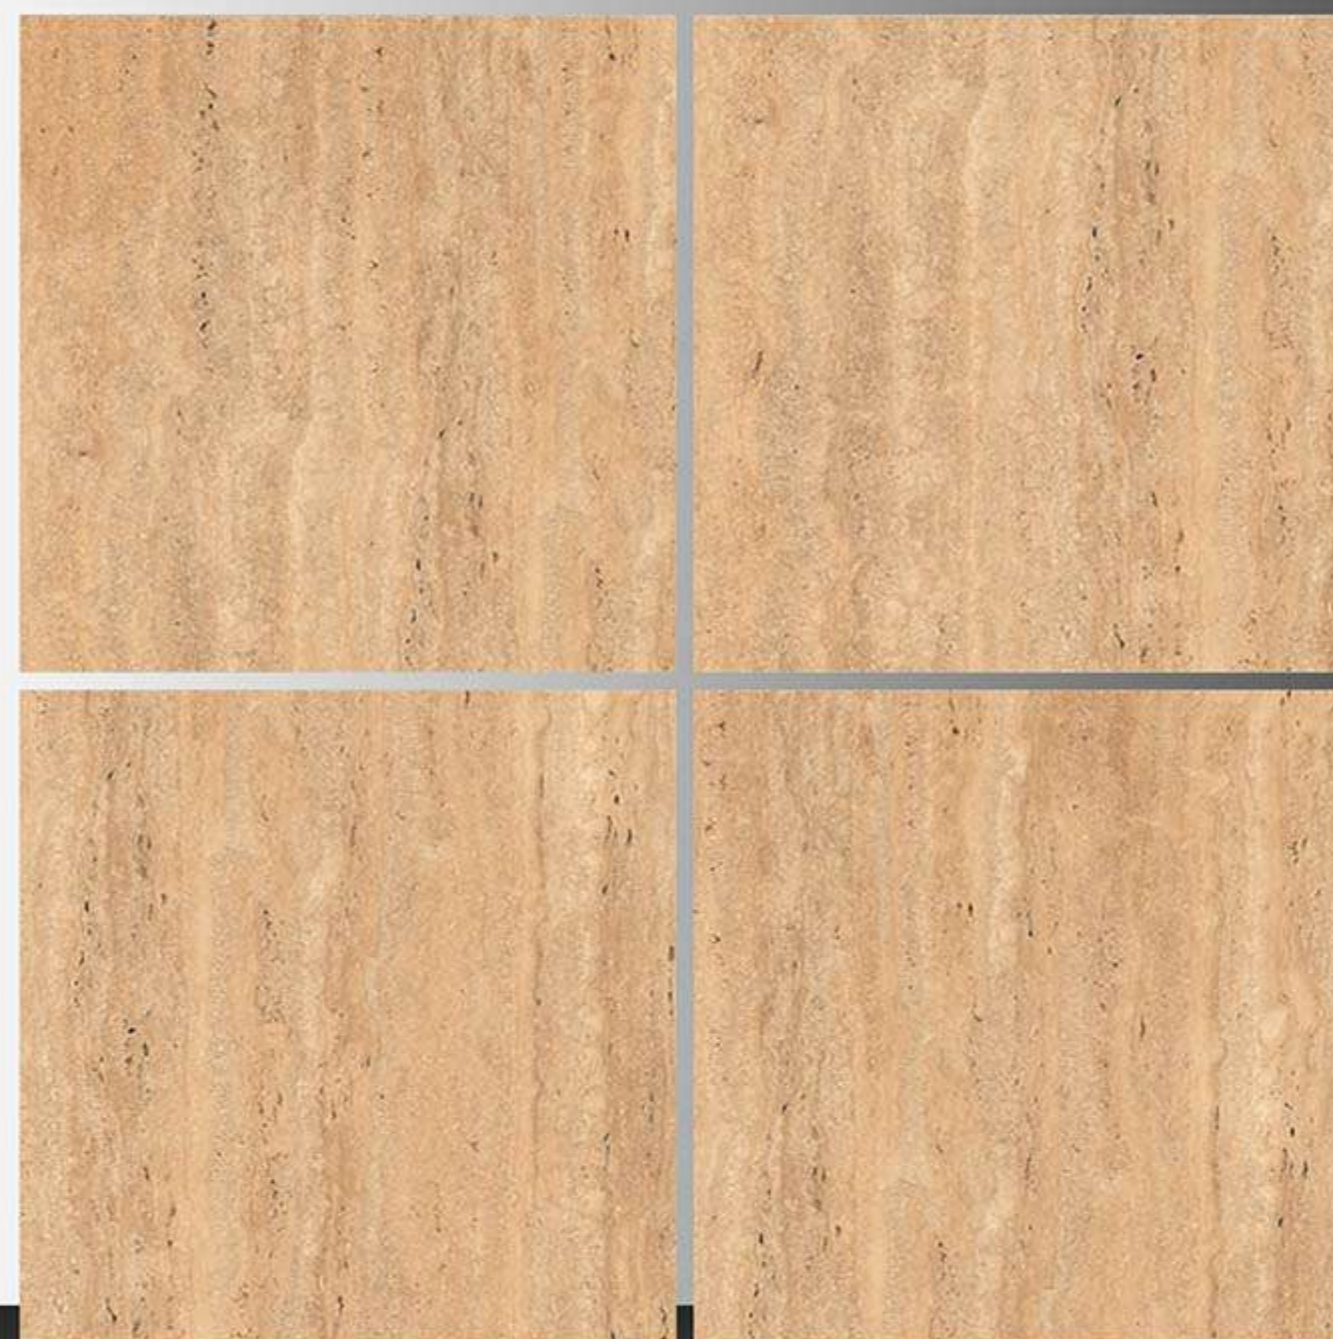

MATT FINISH  
600 x 600 mm

TRAVERA BLACK

MATT FINISH  
600 x 600 mm

TRAVERA BROWN

MATT FINISH  
600 x 600 mm

TRAVERA GREY

MATT FINISH  
600 x 600 mm

VINTAGE MOSAIC IVORY