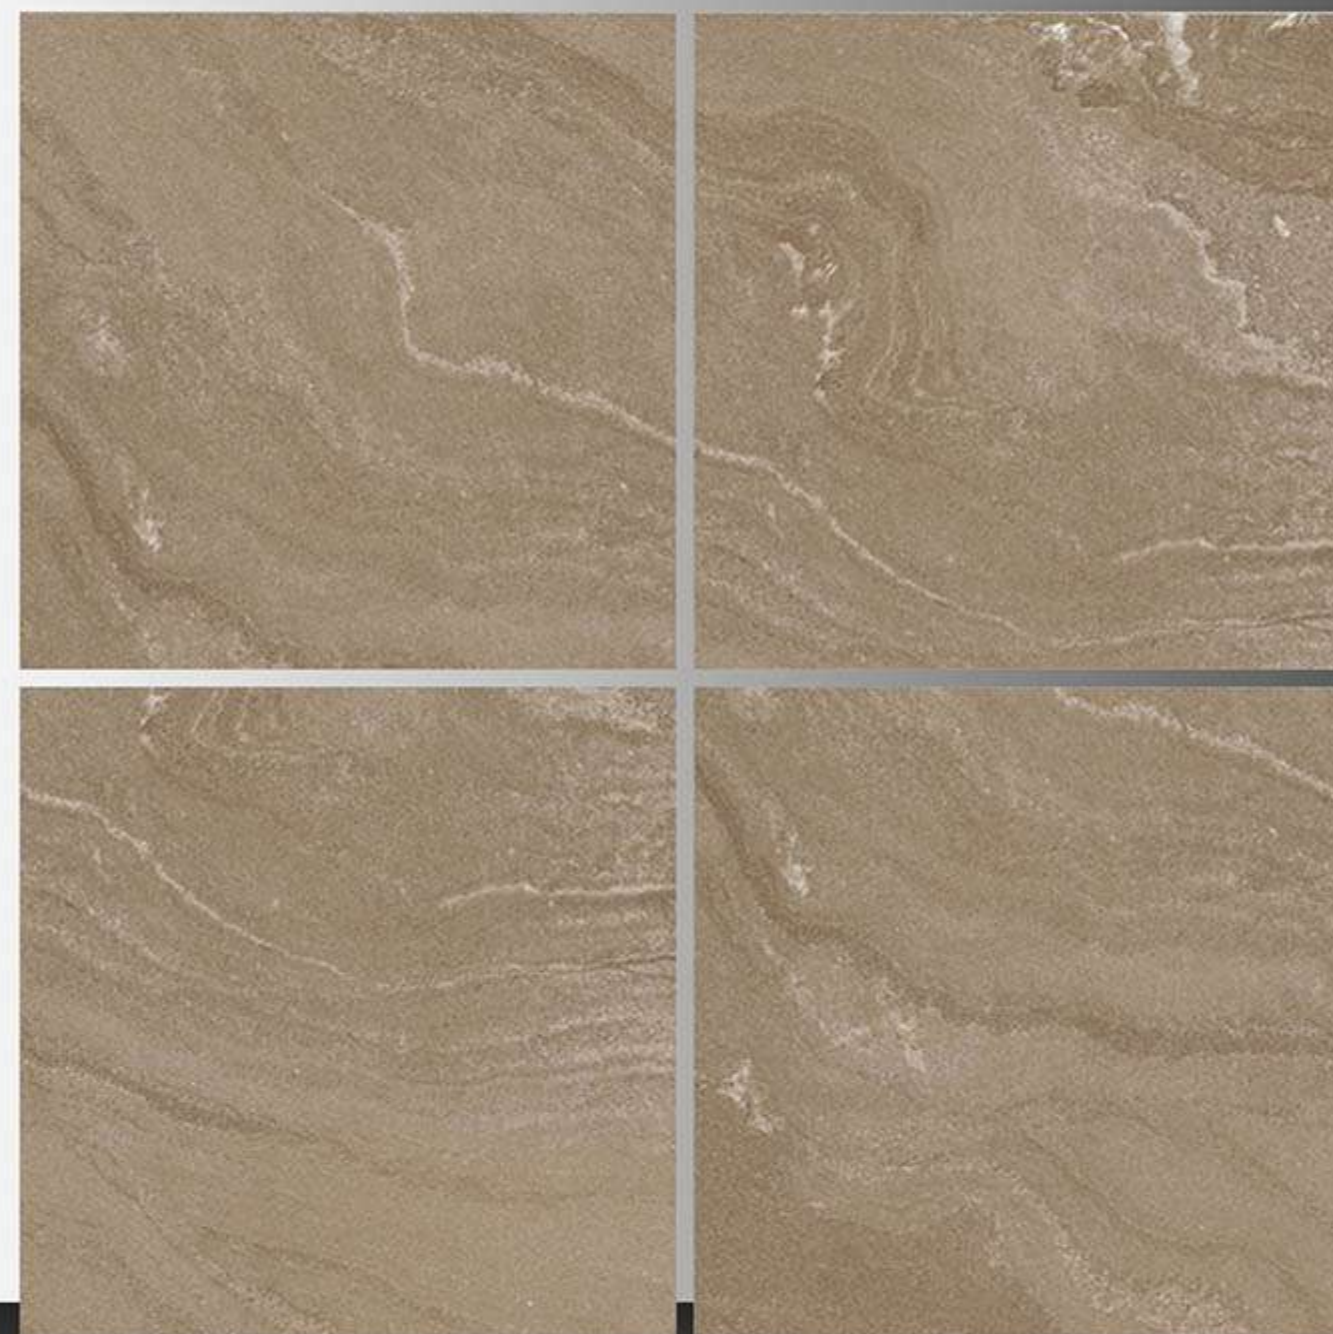

CHAMPIO BROWN