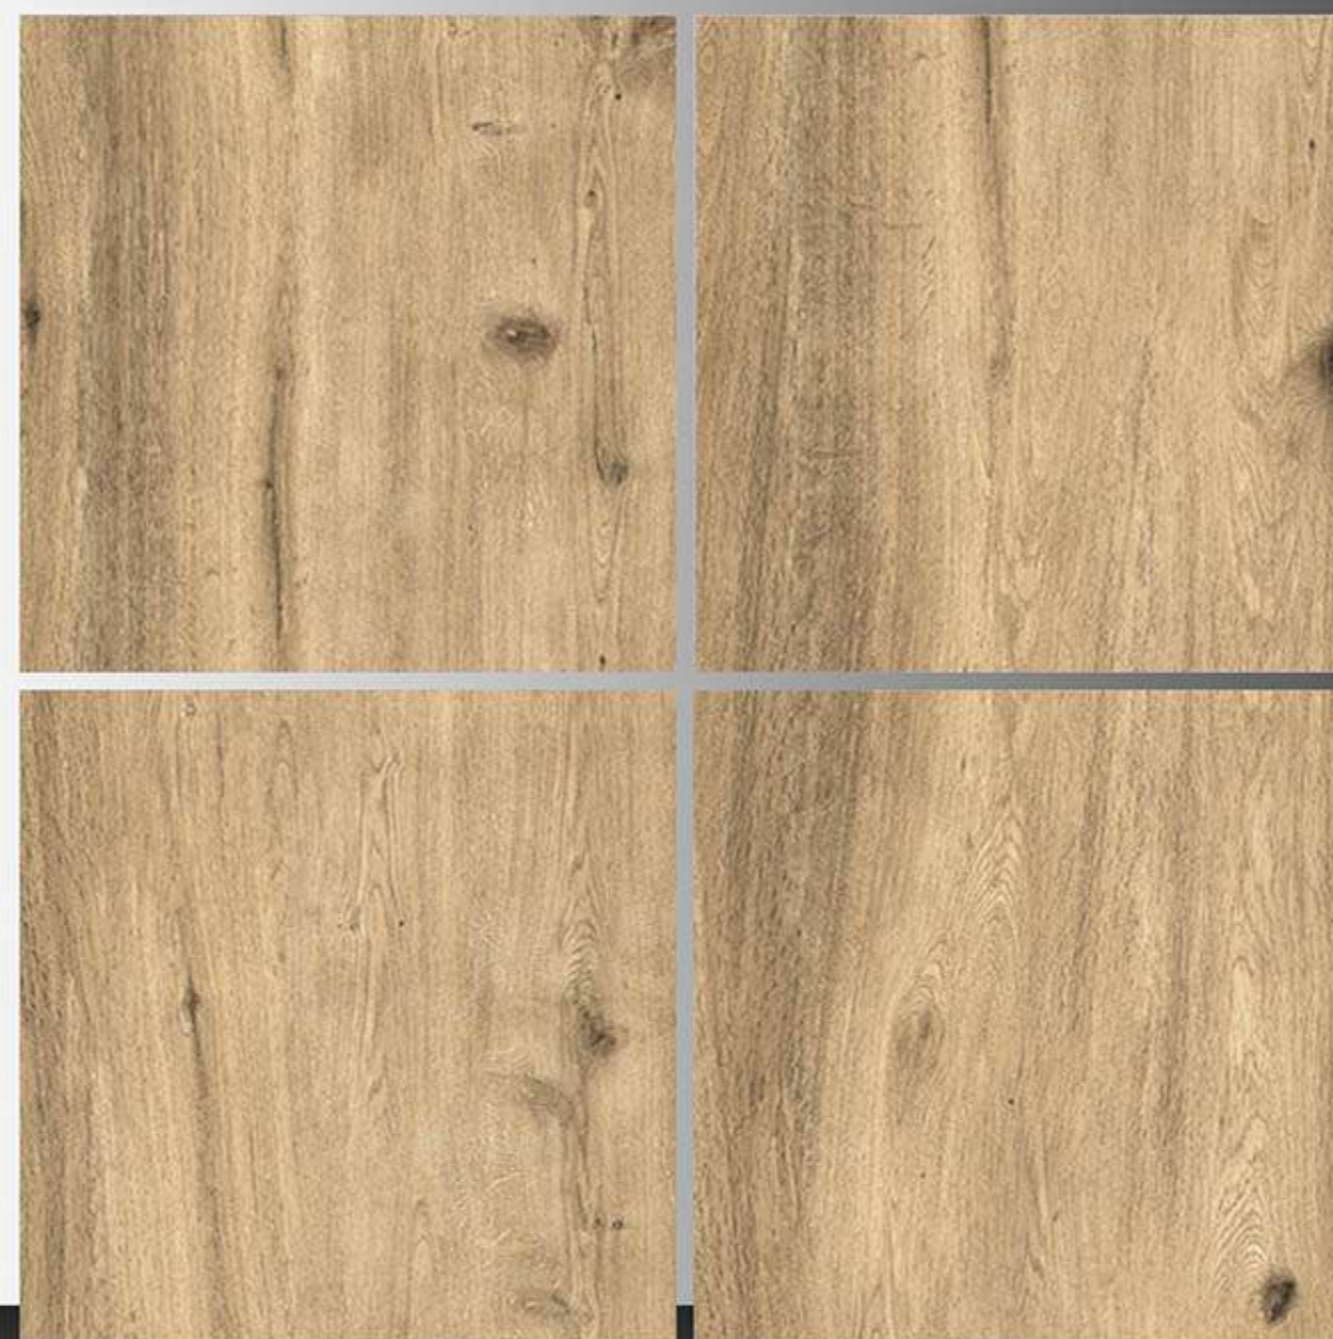

MATT FINISH  
600 x 600 mm

CONCRETE

MATT FINISH  
600 x 600 mm

Deck wood Brown

MATT FINISH  
600 x 600 mm

Deck wood Golden

MATT FINISH  
600 x 600 mm

Deck wood Grey