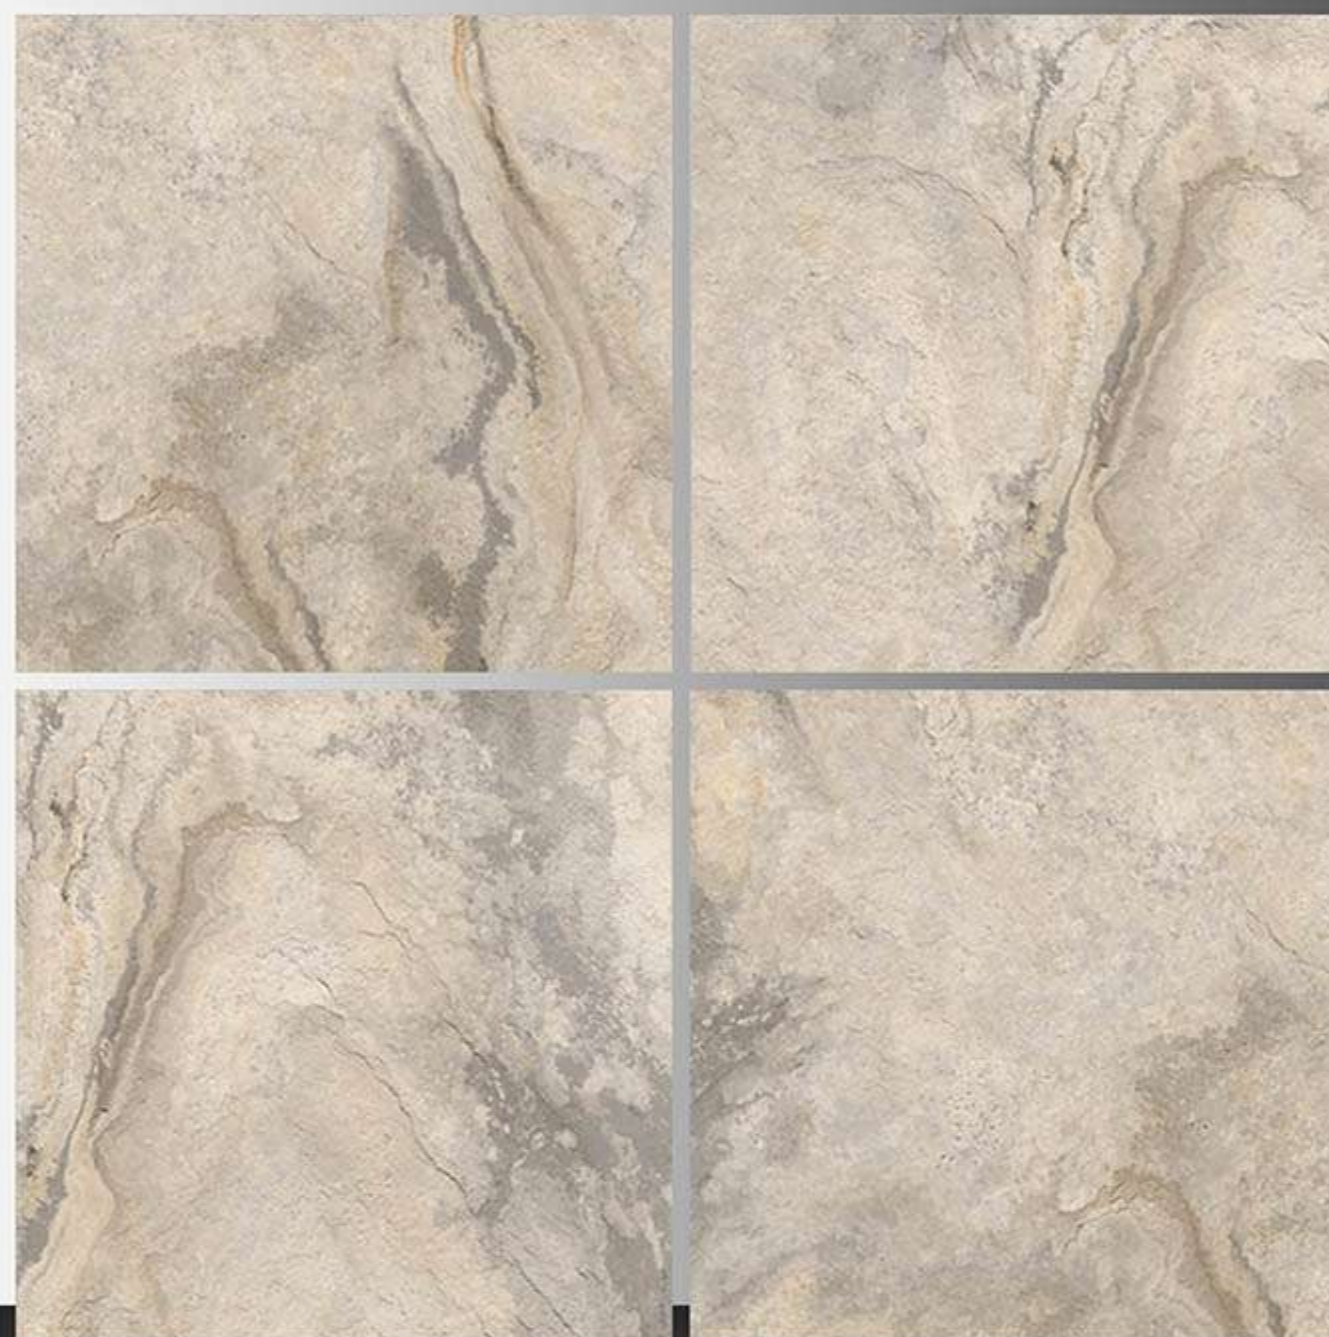

MATT FINISH  
600 x 600 mm

SAND GREY

MATT FINISH  
600 x 600 mm

SAND IVORY

MATT FINISH  
600 x 600 mm

SAND WHITE

MATT FINISH  
600 x 600 mm

SIGNATURE CREMEL