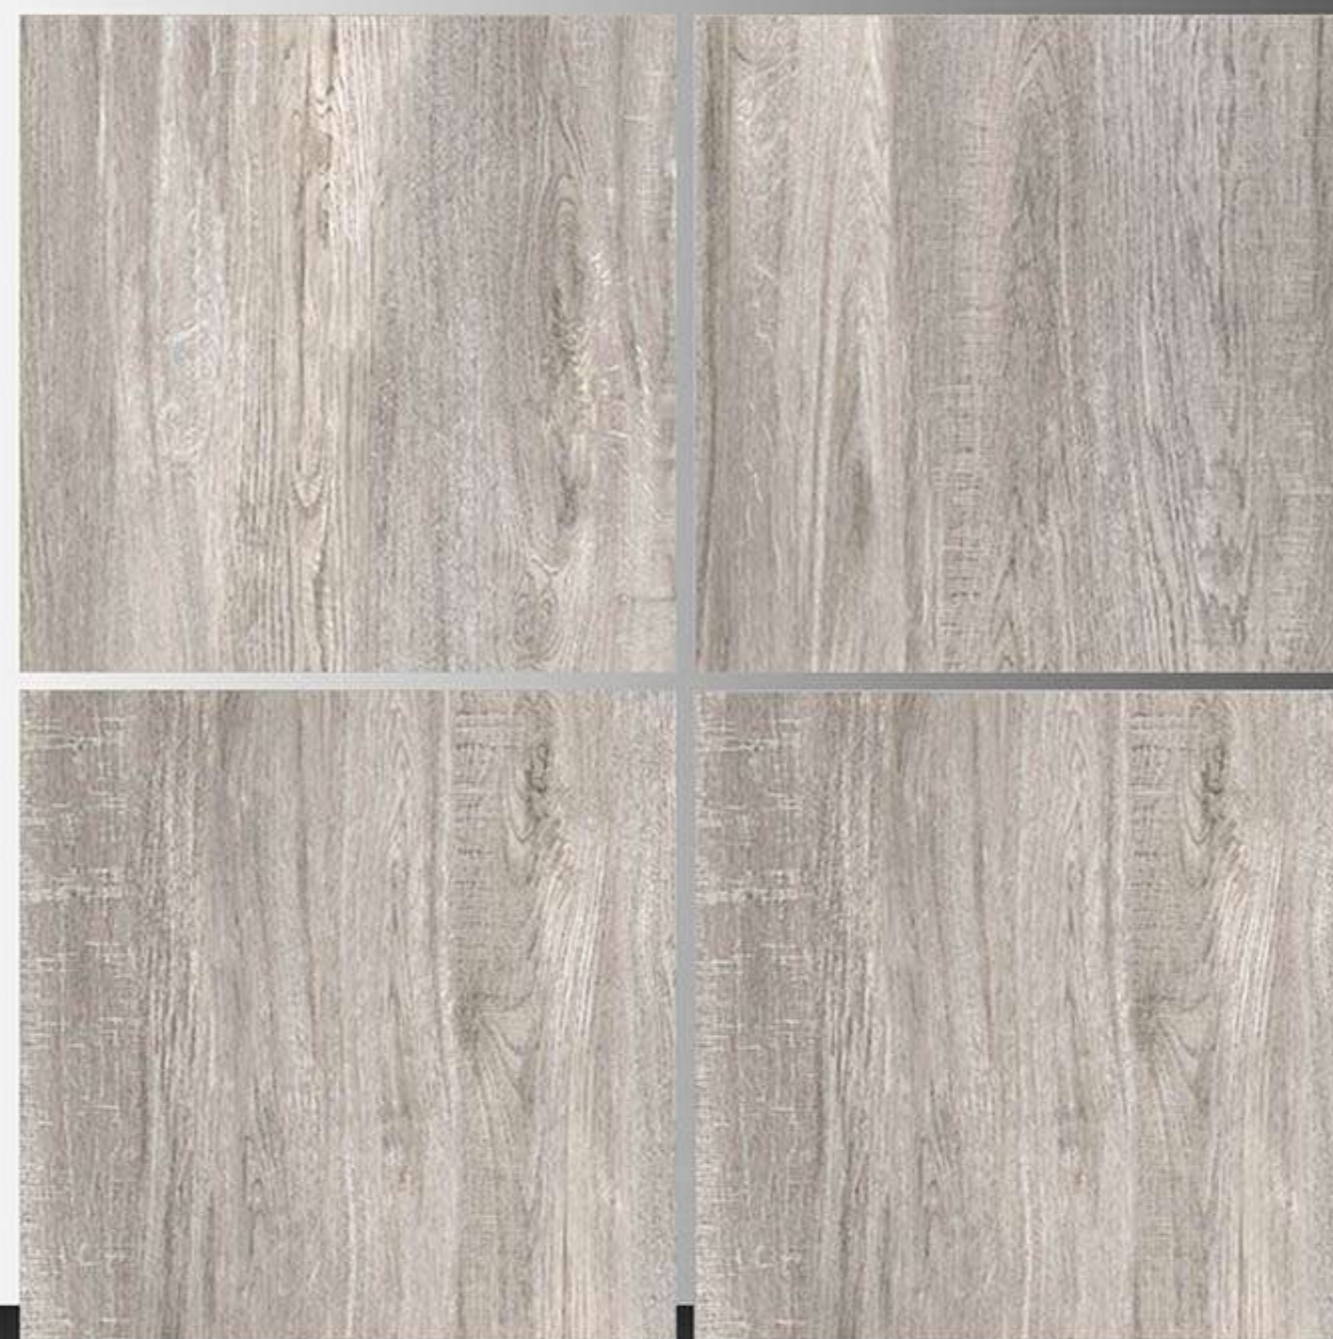

Fascino Wood Grey