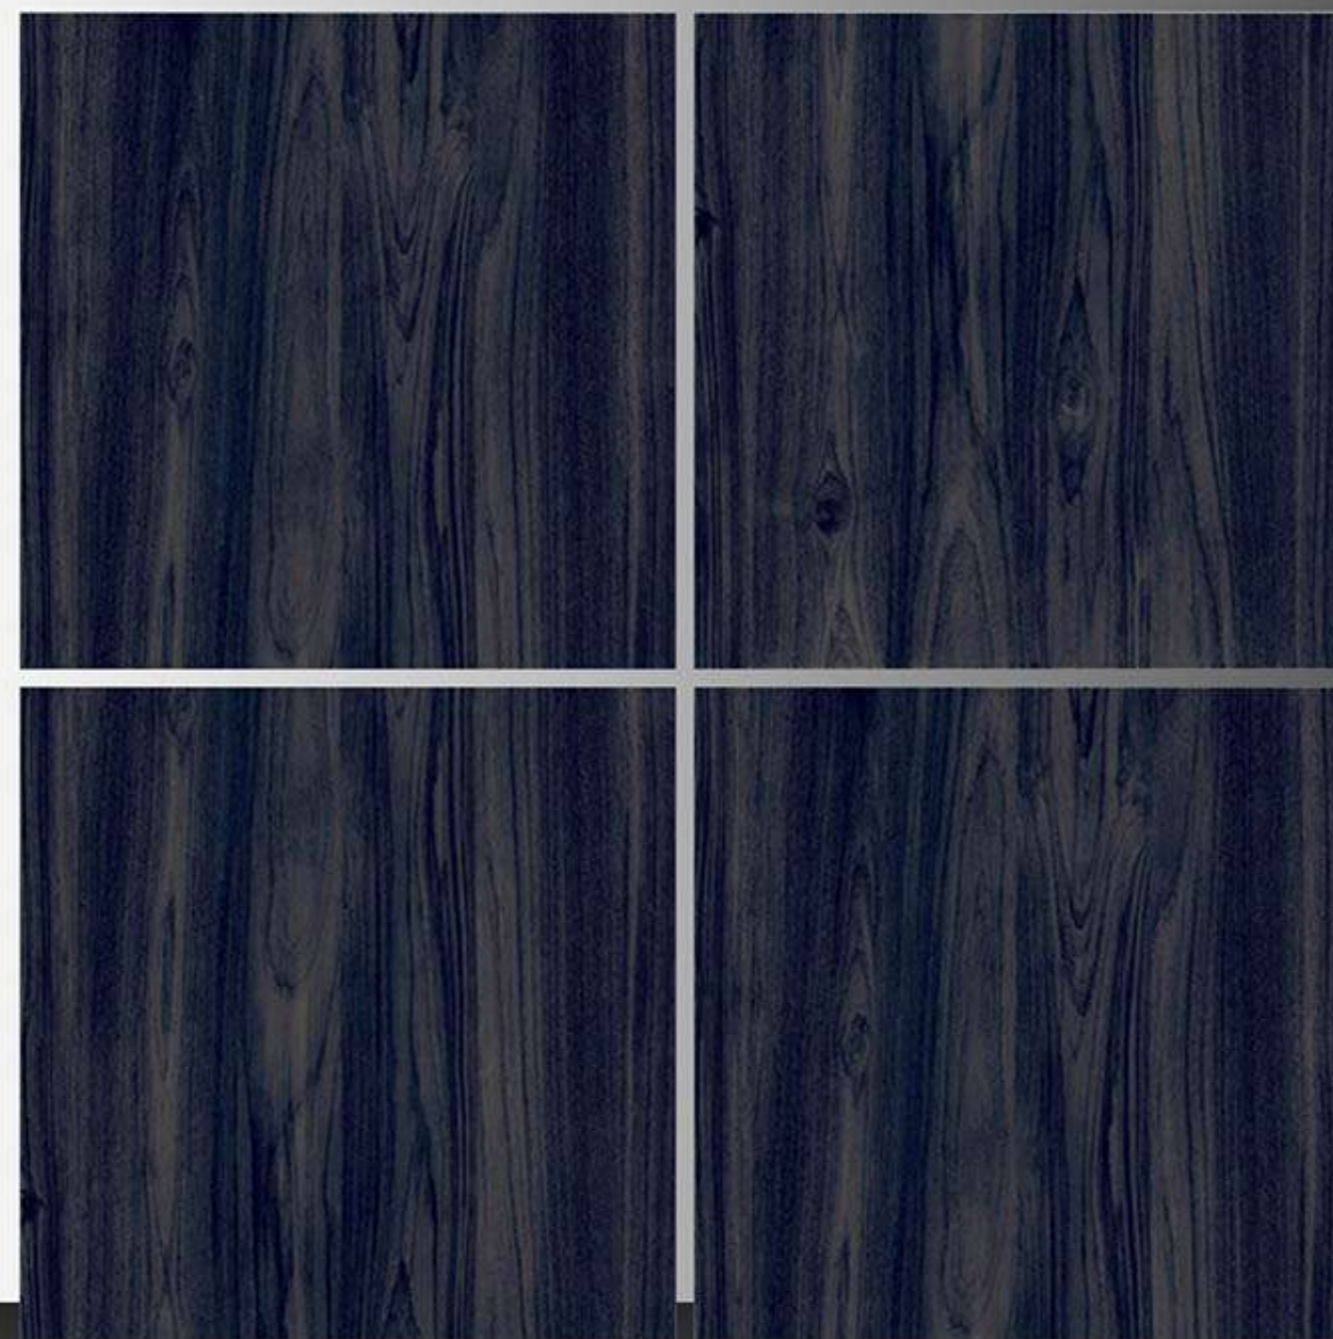

MATT FINISH  
600 x 600 mm

VINTAGE MOSAIC LIGHT

MATT FINISH  
600 x 600 mm

VINTAGE MOSAIC MULTI

MATT FINISH  
600 x 600 mm

VINTAGE MOSIAC BROWN

MATT FINISH  
600 x 600 mm

VISTRA WOOD BLACK