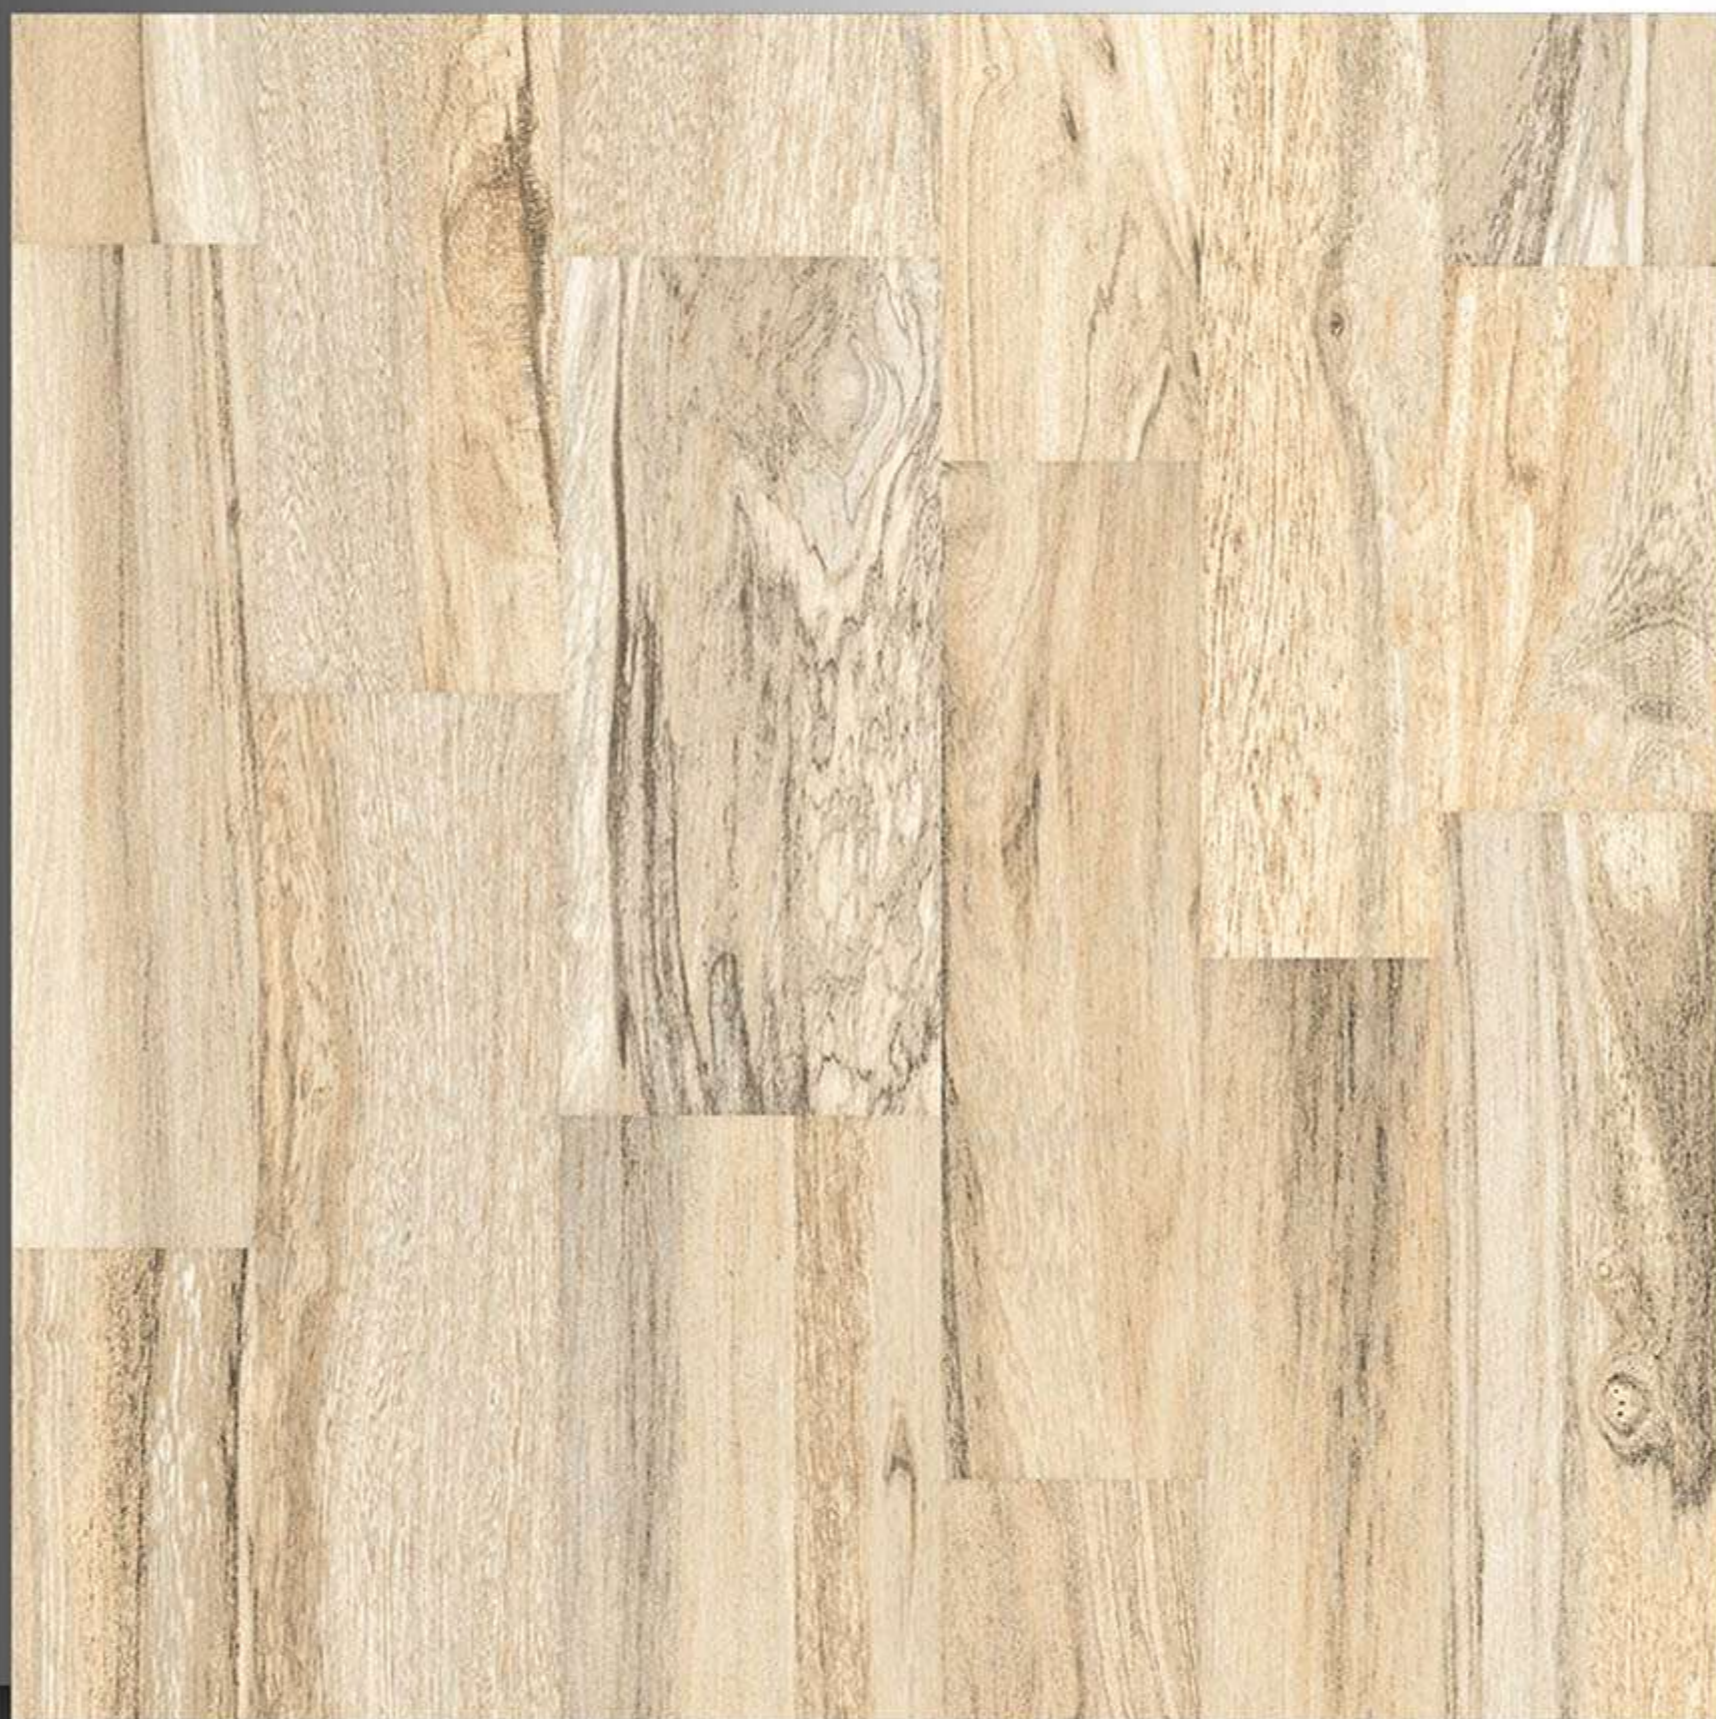

MATT FINISH  
600 x 600 mm

PINE WOOD

MATT FINISH  
600 x 600 mm

Rialto Wood Dark

MATT FINISH  
600 x 600 mm

Rialto Wood Lite

MATT FINISH  
600 x 600 mm

RICHMOND BEIGE