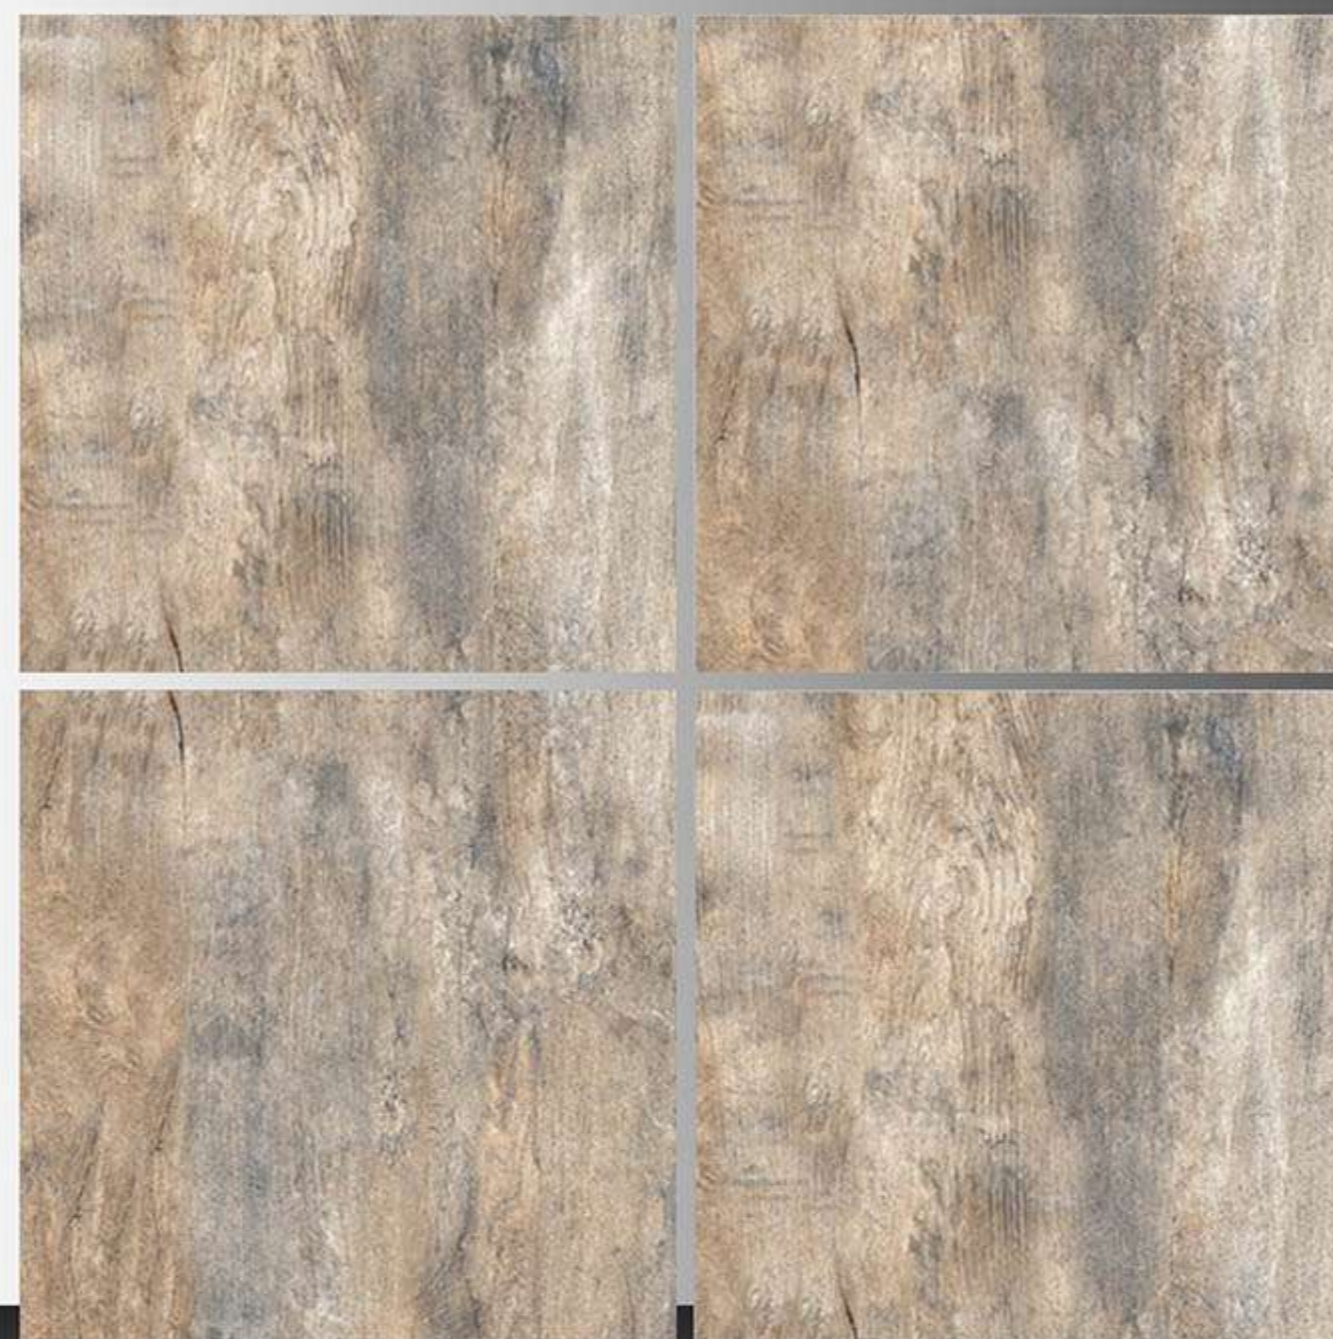

MATT FINISH  
600 x 600 mm

LACE WOOD BLACK

MATT FINISH  
600 x 600 mm

LACE WOOD NATURAL

MATT FINISH  
600 x 600 mm

Legno Wood

MATT FINISH  
600 x 600 mm

LENZULA WHITE