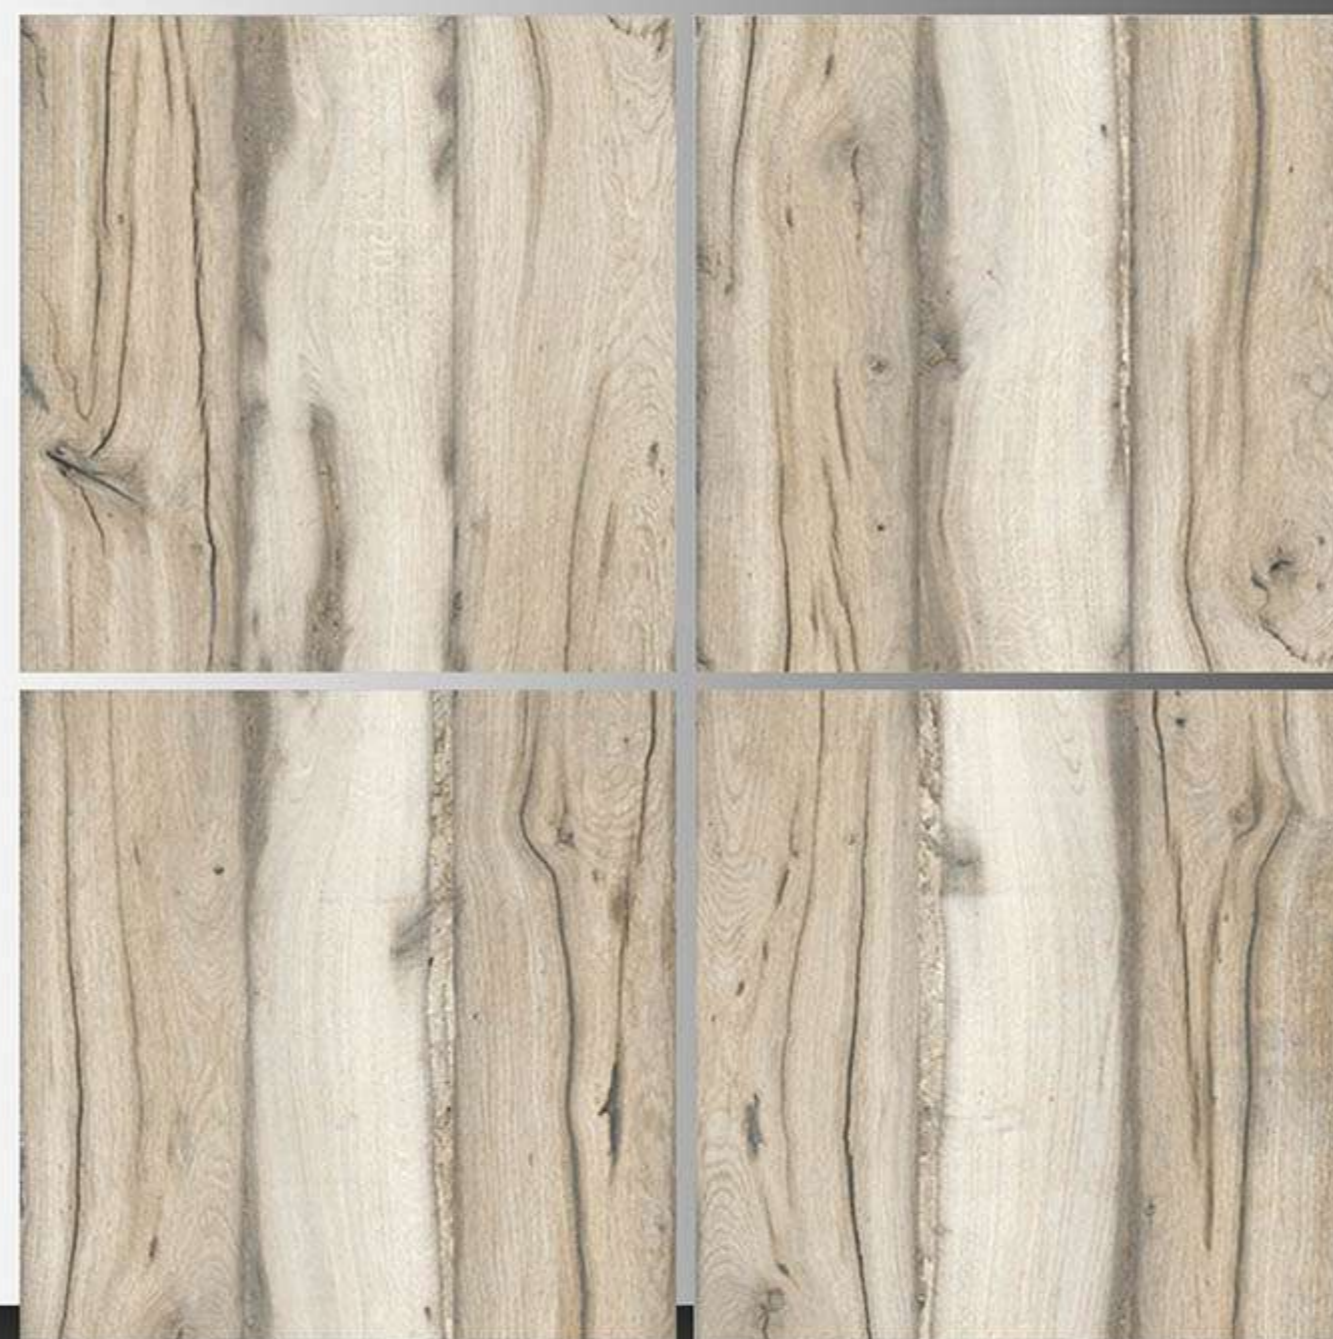

MATT FINISH  
600 x 600 mm

KOTHELO CHOCO

MATT FINISH  
600 x 600 mm

KOTHELO GREY

MATT FINISH  
600 x 600 mm

KOTHELO WHITE

MATT FINISH  
600 x 600 mm

LACE WOOD BEIGE