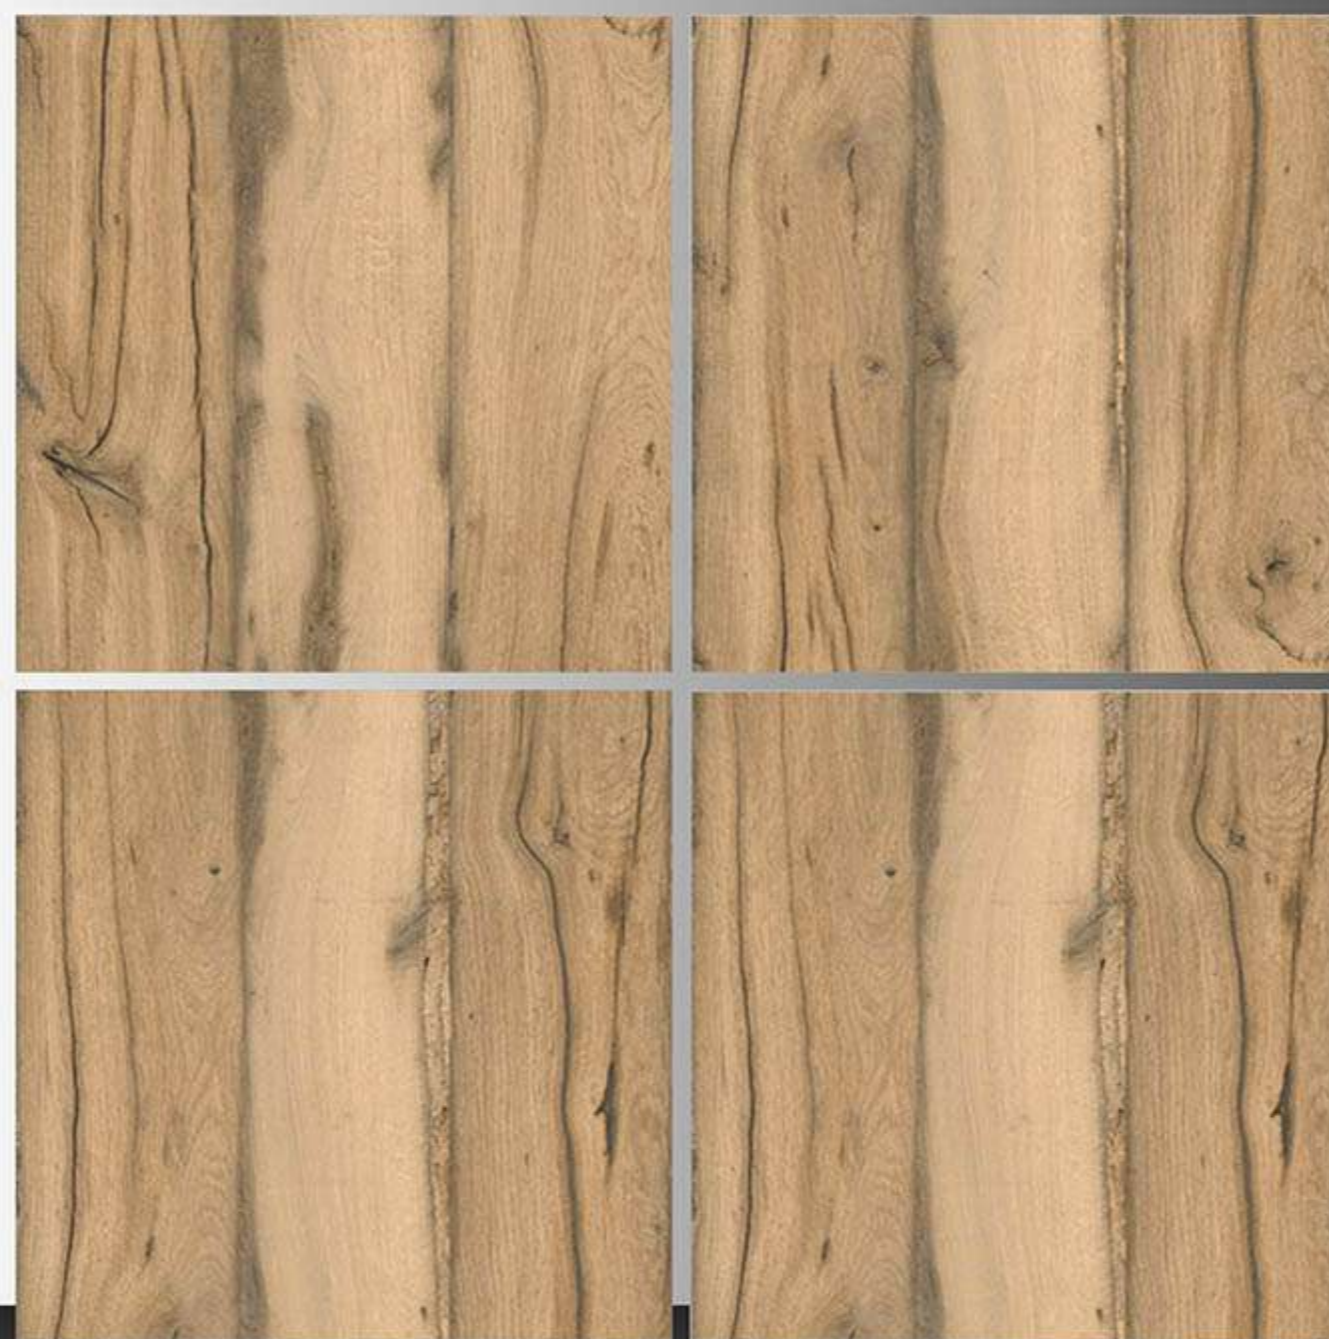

MATT FINISH  
600 x 600 mm

LACE WOOD BLACK

MATT FINISH  
600 x 600 mm

LACE WOOD NATURAL

MATT FINISH  
600 x 600 mm

Legno Wood

MATT FINISH  
600 x 600 mm

LENZULA WHITE