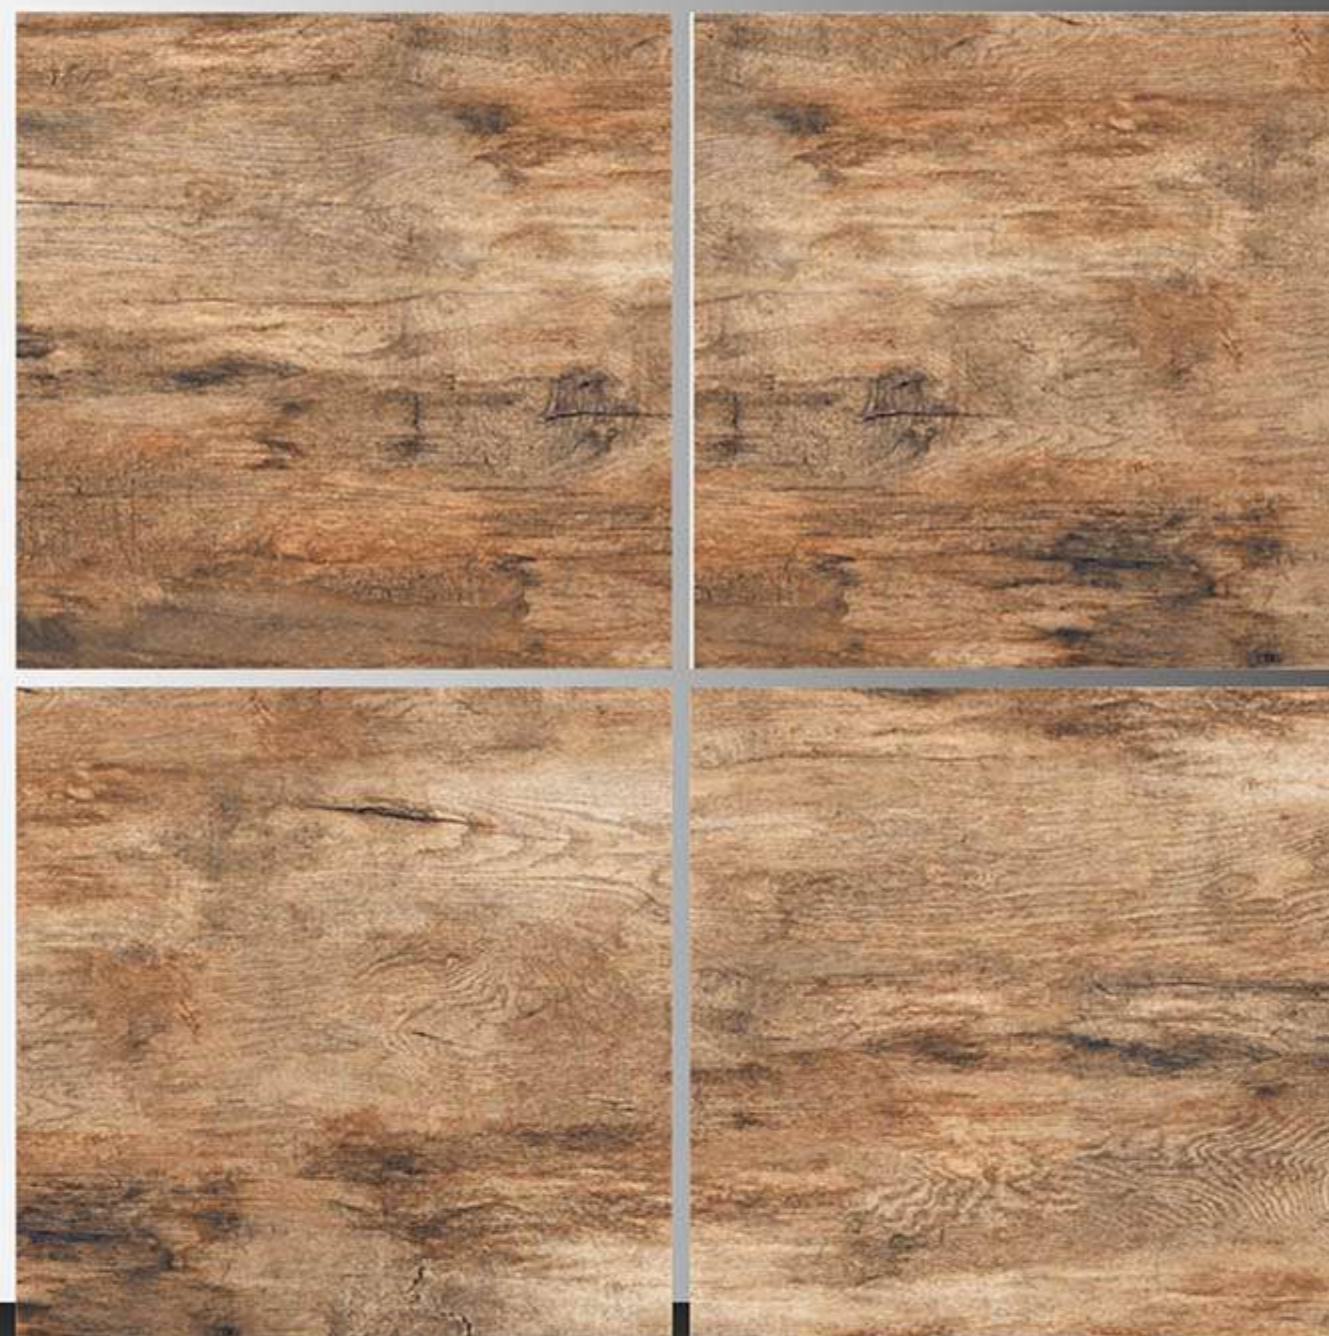

MATT FINISH  
600 x 600 mm

HAVANA MULTI

MATT FINISH  
600 x 600 mm

HEMTON WOOD

MATT FINISH  
600 x 600 mm

JERICO BLACK

MATT FINISH  
600 x 600 mm

JERICO GREY