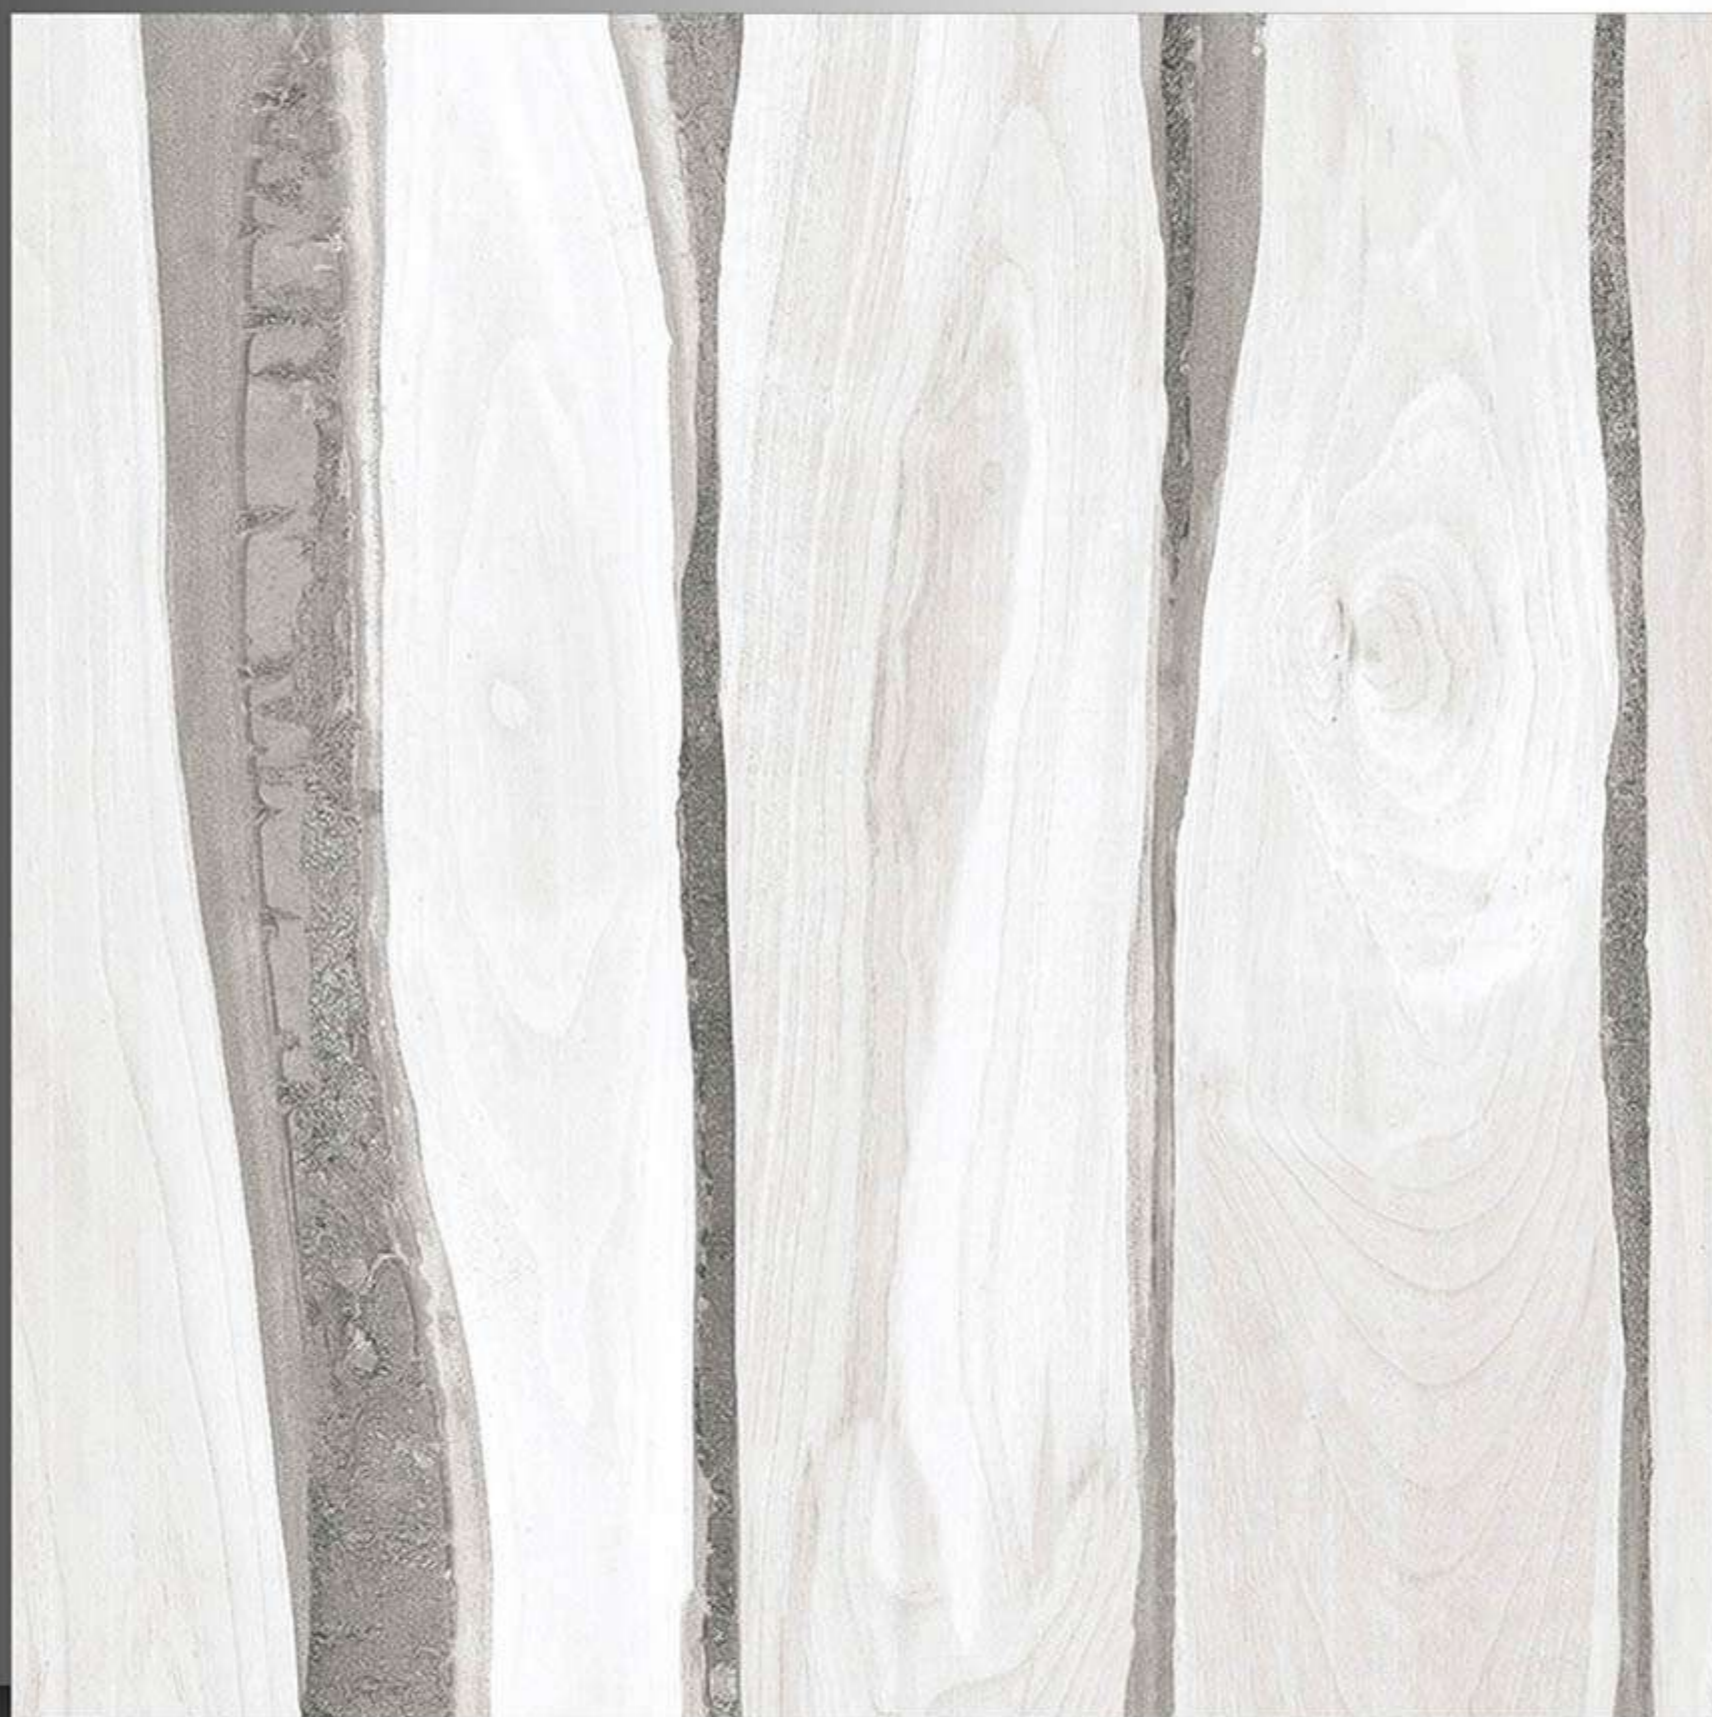

MATT FINISH
600 x 600 mm