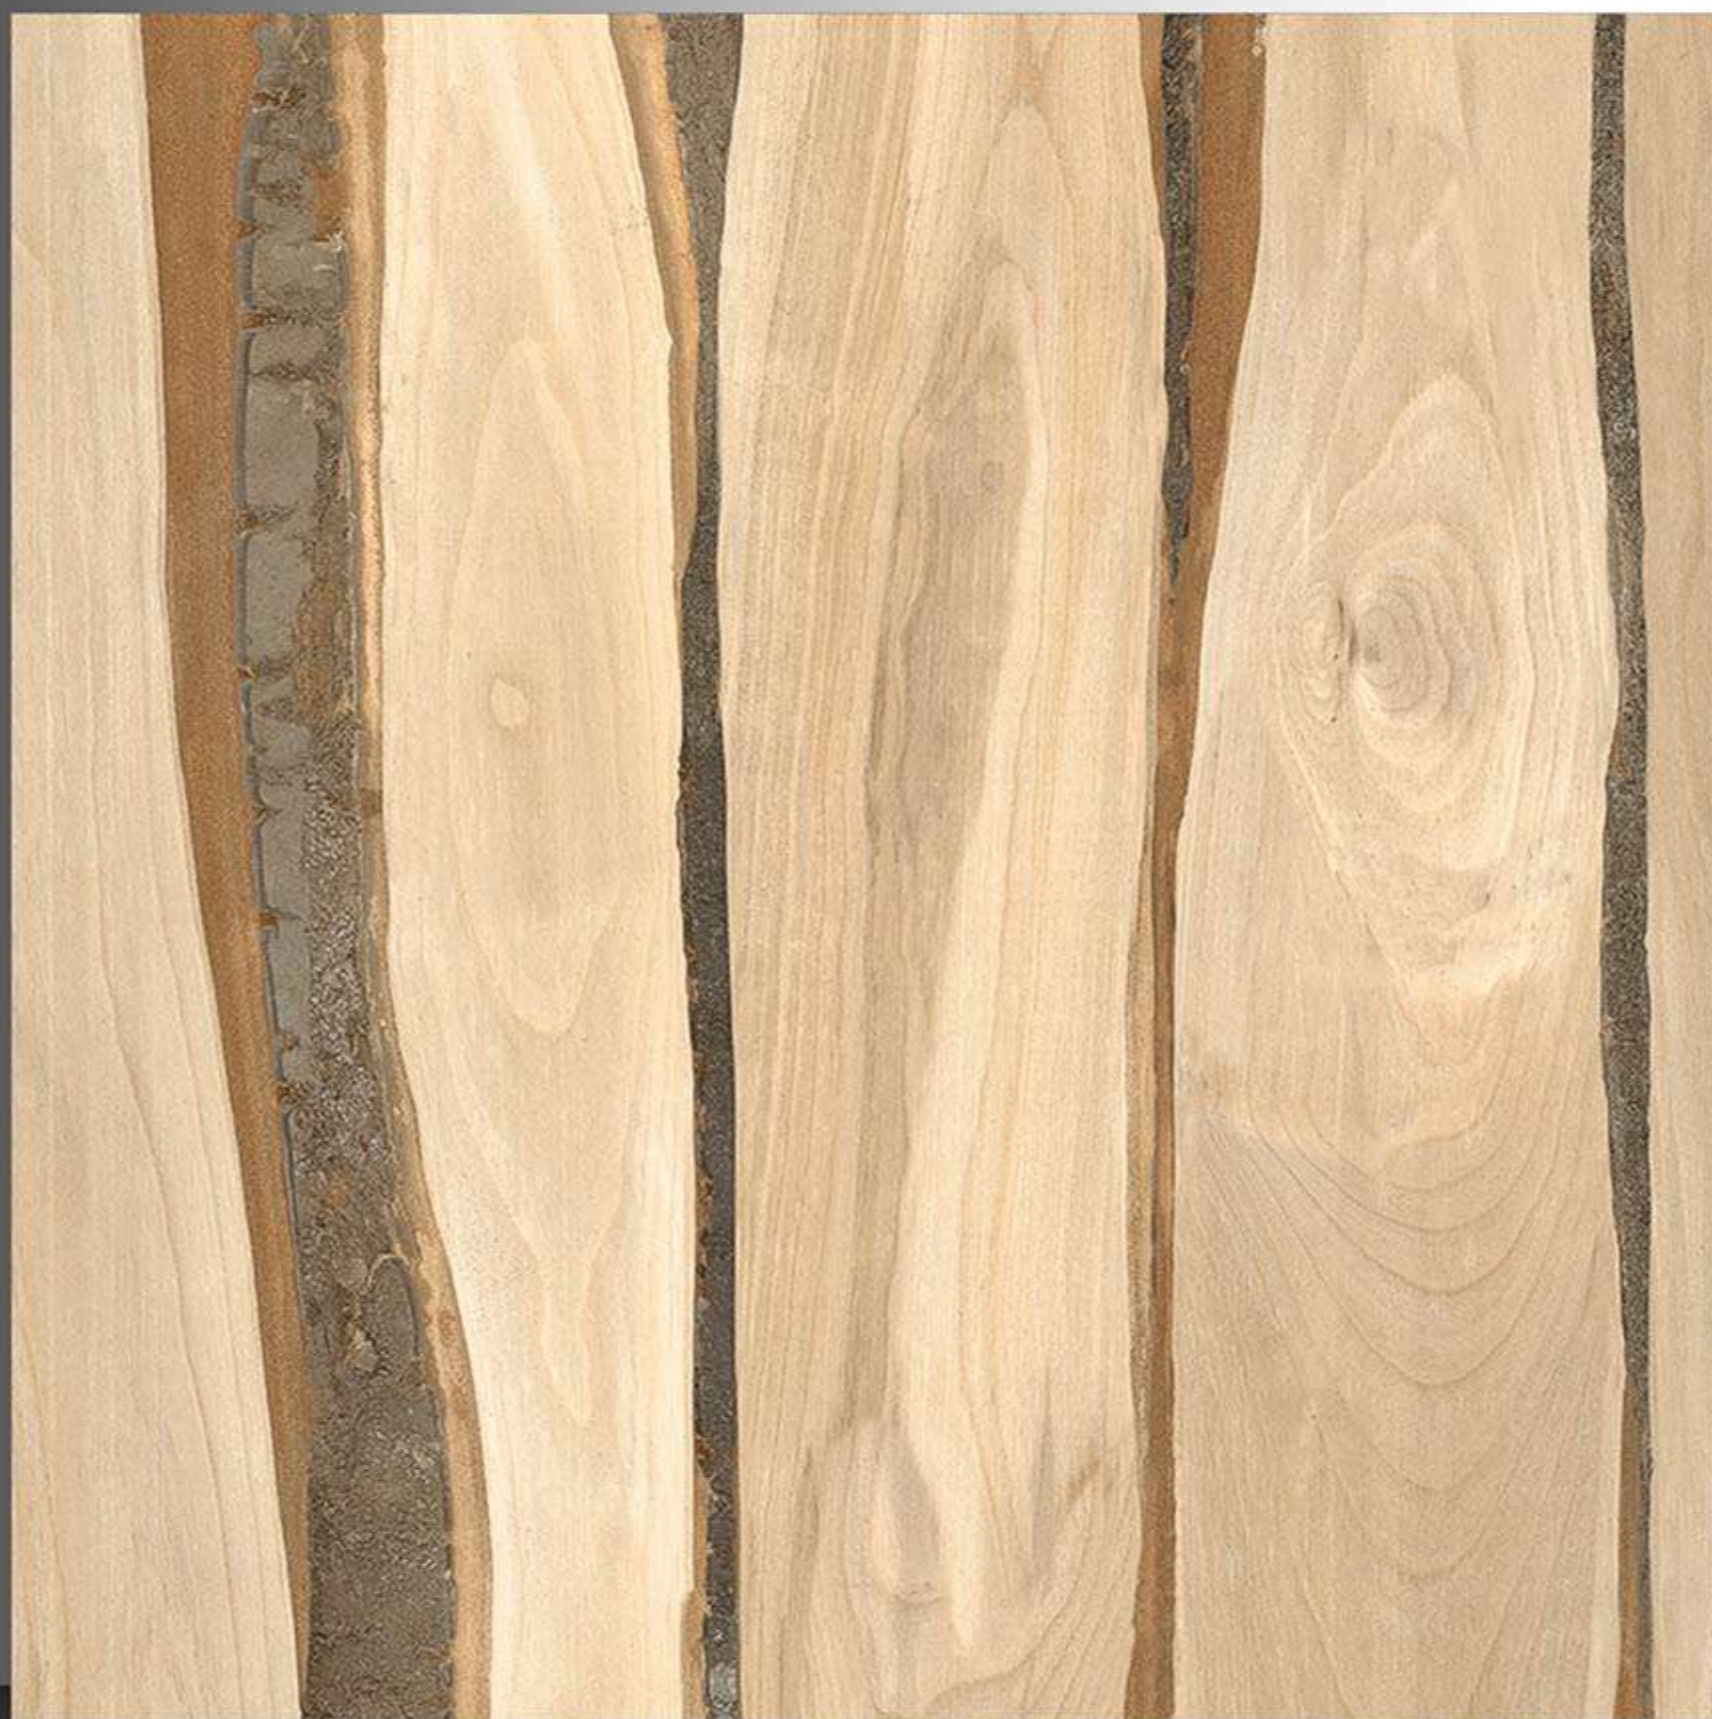

MATT FINISH  
600 x 600 mm

BRICH WOOD GREY

MATT FINISH  
600 x 600 mm

BRICOLLA WOOD NATURAL

MATT FINISH  
600 x 600 mm

BRICOLLA WOOD WENGE

MATT FINISH  
600 x 600 mm

Caminwood Brown