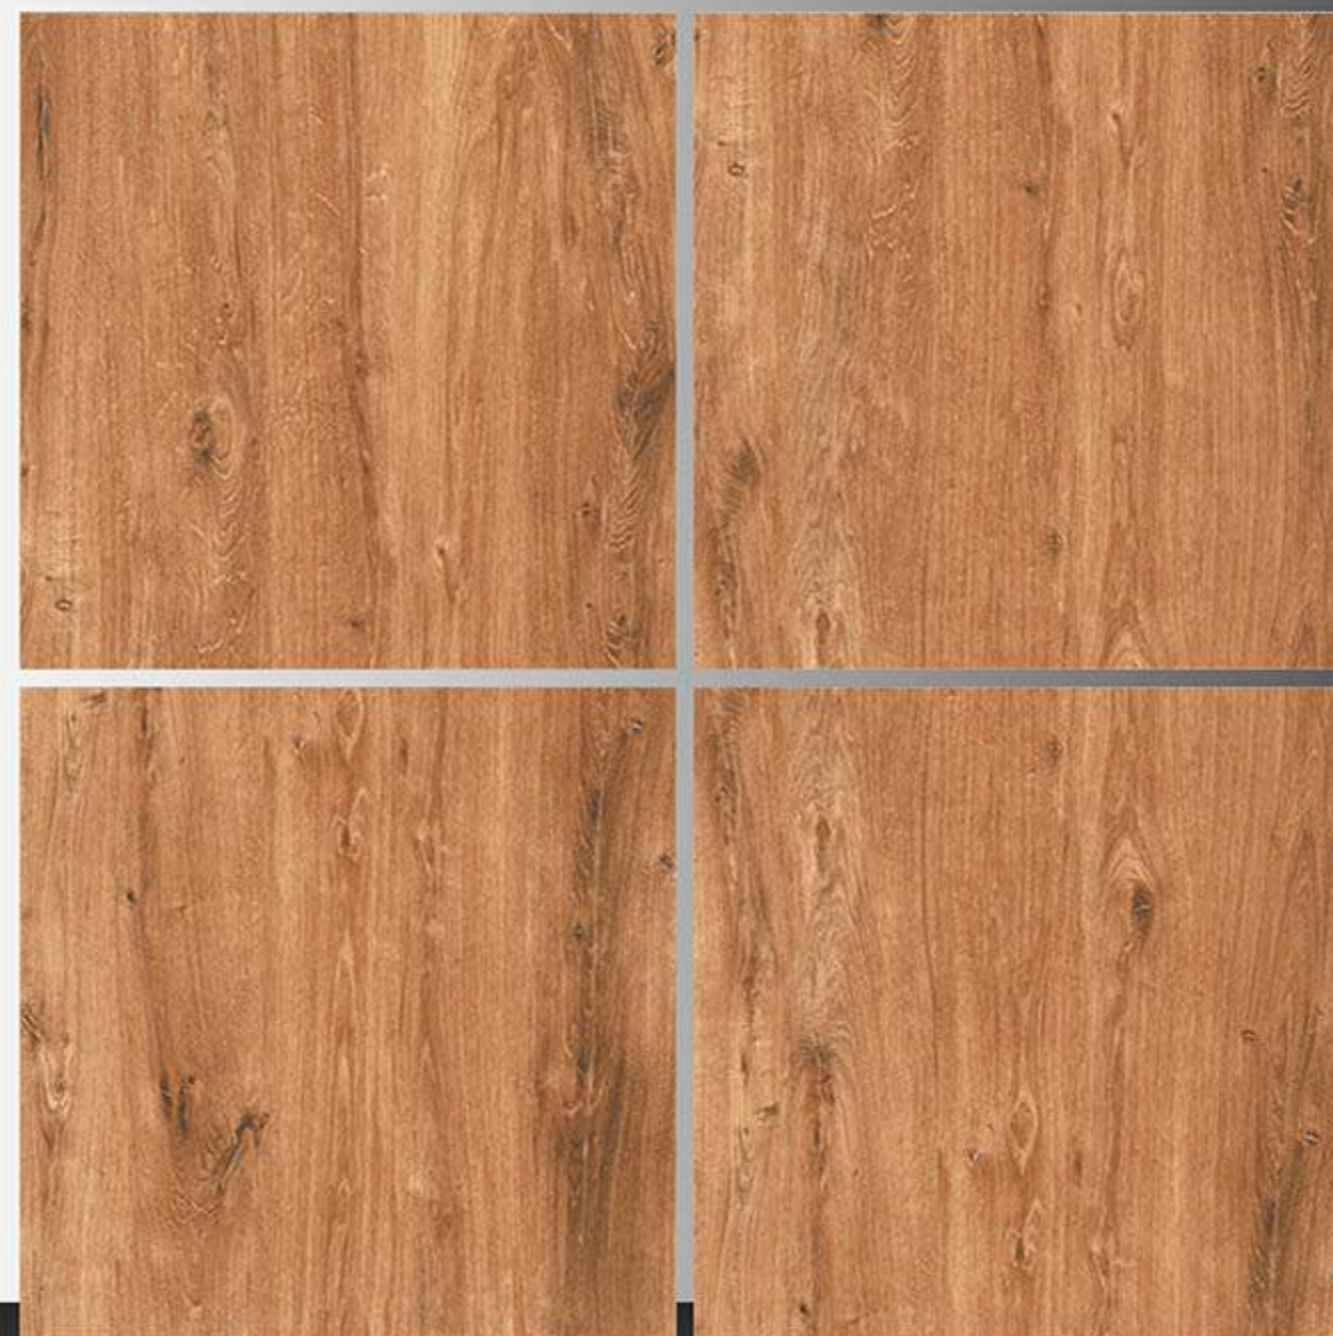

MATT FINISH  
600 x 600 mm

BRICH WOOD GREY

MATT FINISH  
600 x 600 mm

BRICOLLA WOOD NATURAL

MATT FINISH  
600 x 600 mm

BRICOLLA WOOD WENGE

MATT FINISH  
600 x 600 mm

Caminwood Brown