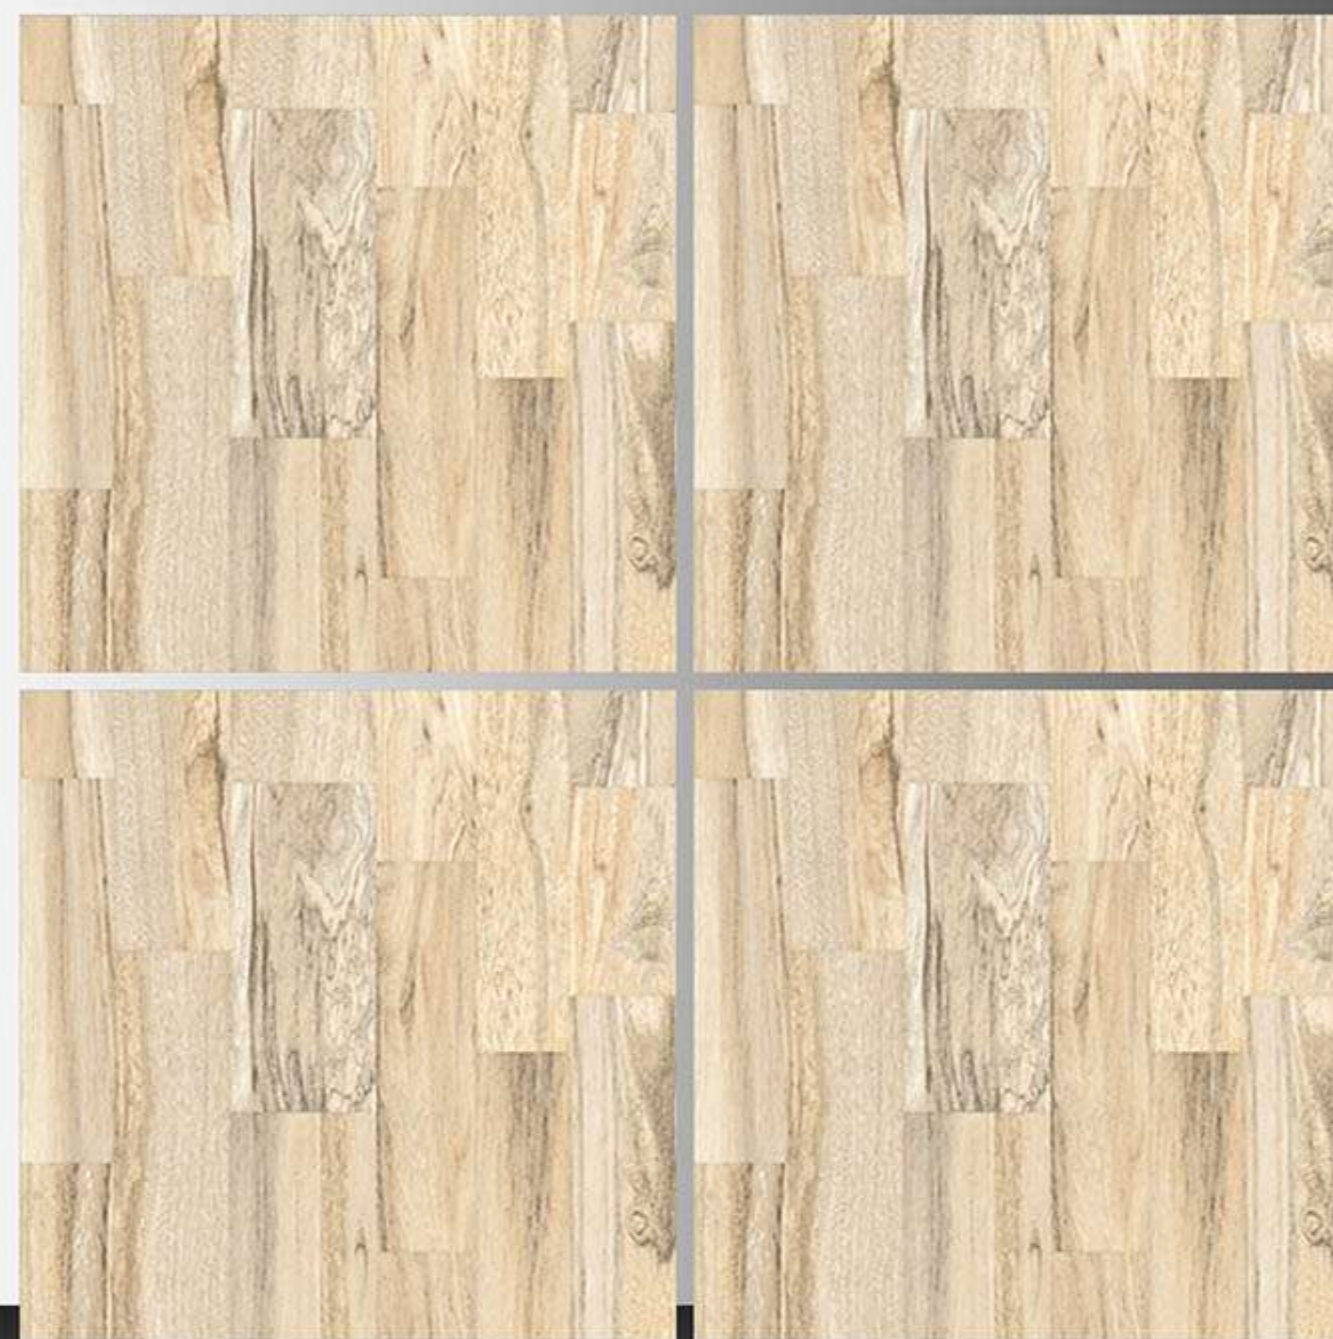

MATT FINISH  
600 x 600 mm

PINE WOOD

MATT FINISH  
600 x 600 mm

Rialto Wood Dark

MATT FINISH  
600 x 600 mm

Rialto Wood Lite

MATT FINISH  
600 x 600 mm

RICHMOND BEIGE