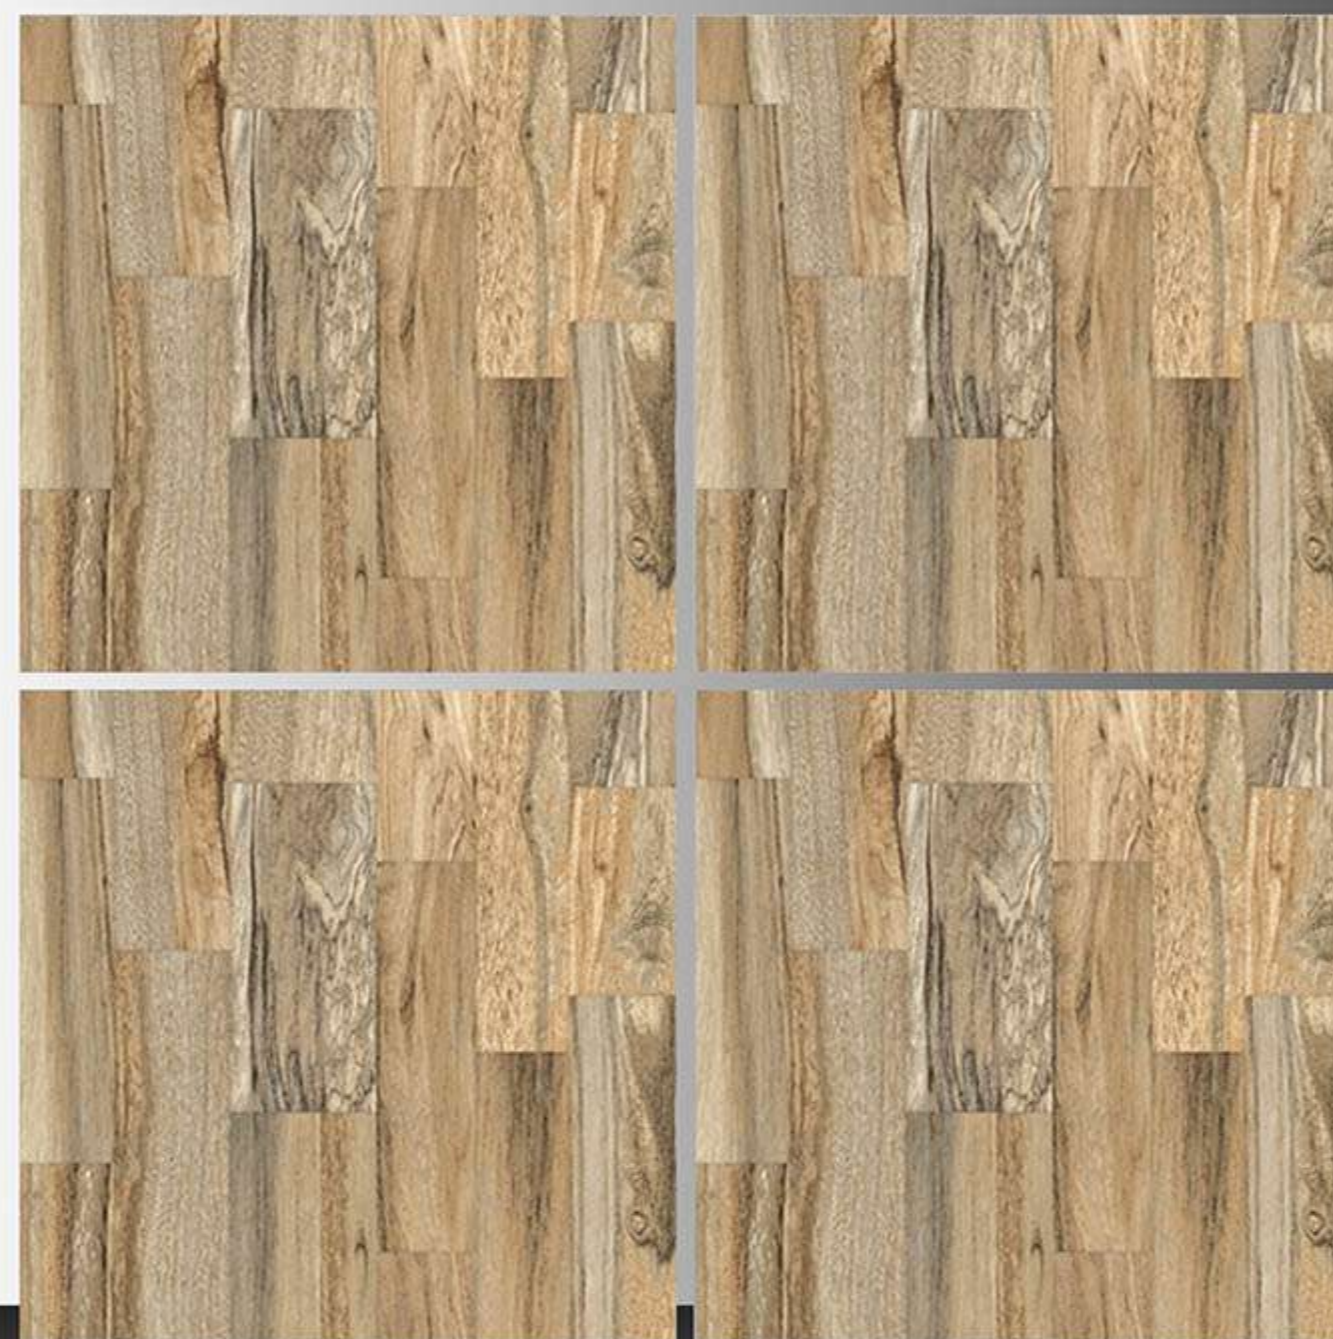

MATT FINISH  
600 x 600 mm

PINE WOOD

MATT FINISH  
600 x 600 mm

Rialto Wood Dark

MATT FINISH  
600 x 600 mm

Rialto Wood Lite

MATT FINISH  
600 x 600 mm

RICHMOND BEIGE