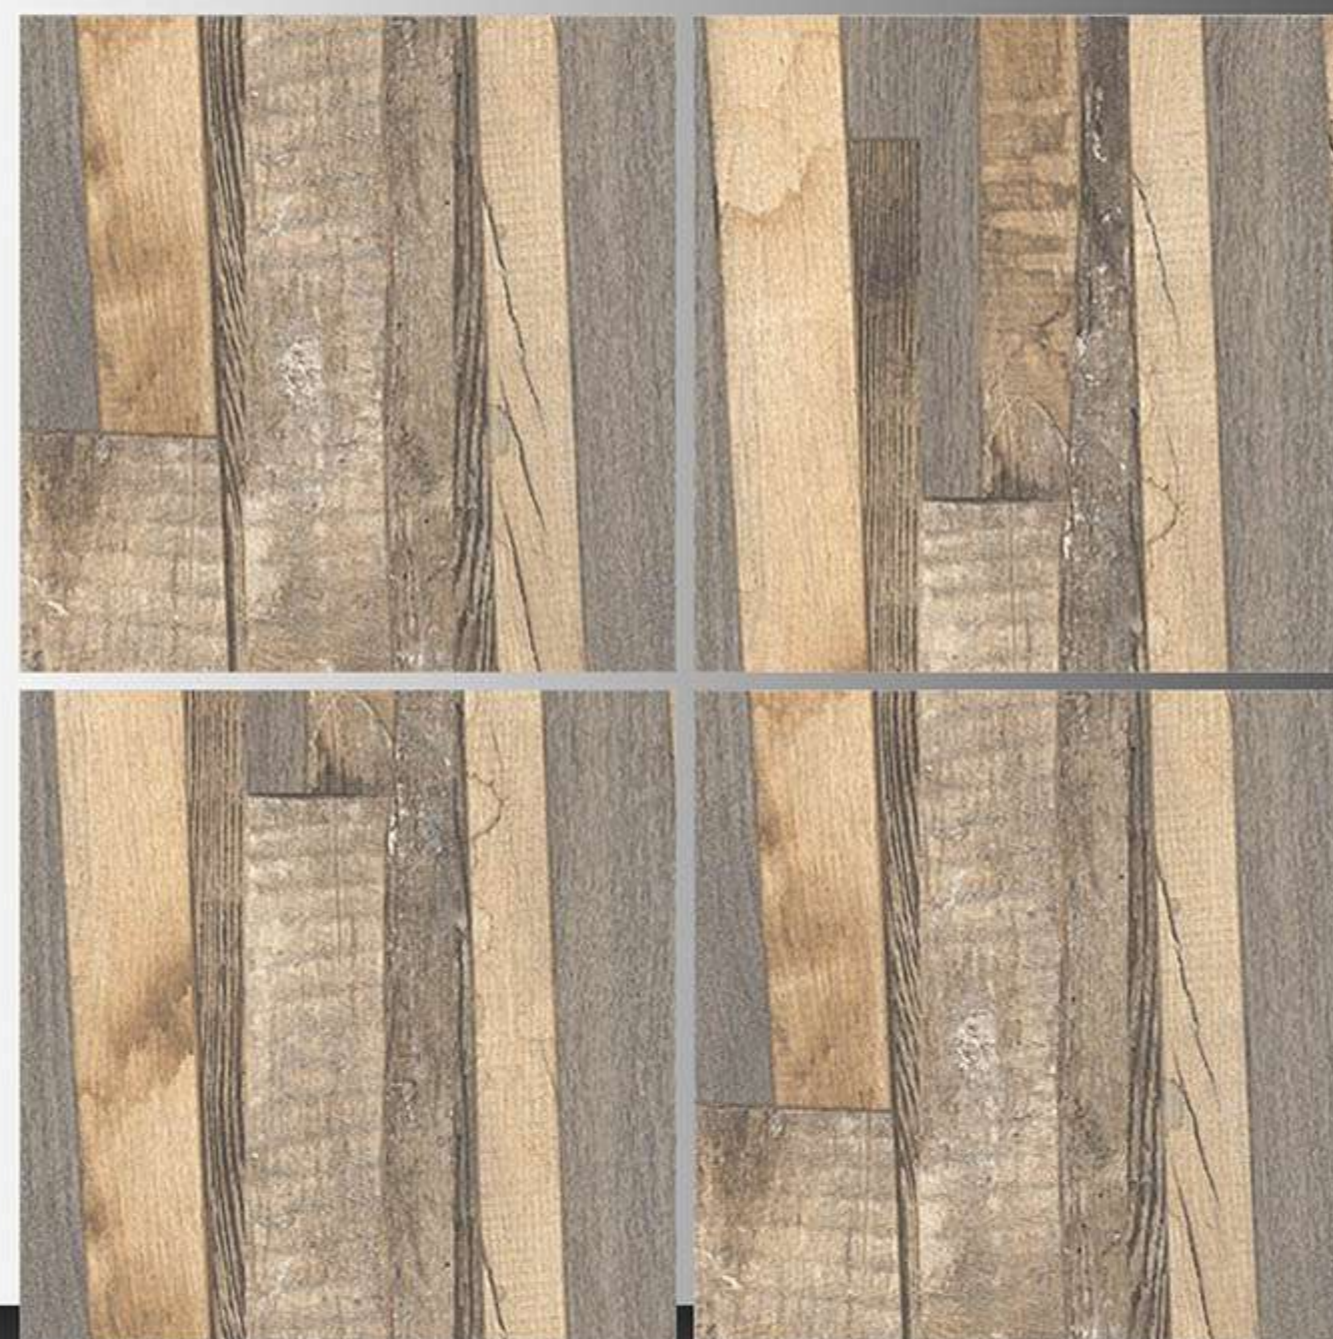

MATT FINISH  
600 x 600 mm

METAL BROWN

MATT FINISH  
600 x 600 mm

MULTI RUST DARK

MATT FINISH  
600 x 600 mm

MULTI RUST LIGHT

MATT FINISH  
600 x 600 mm

NATURAL WOOD