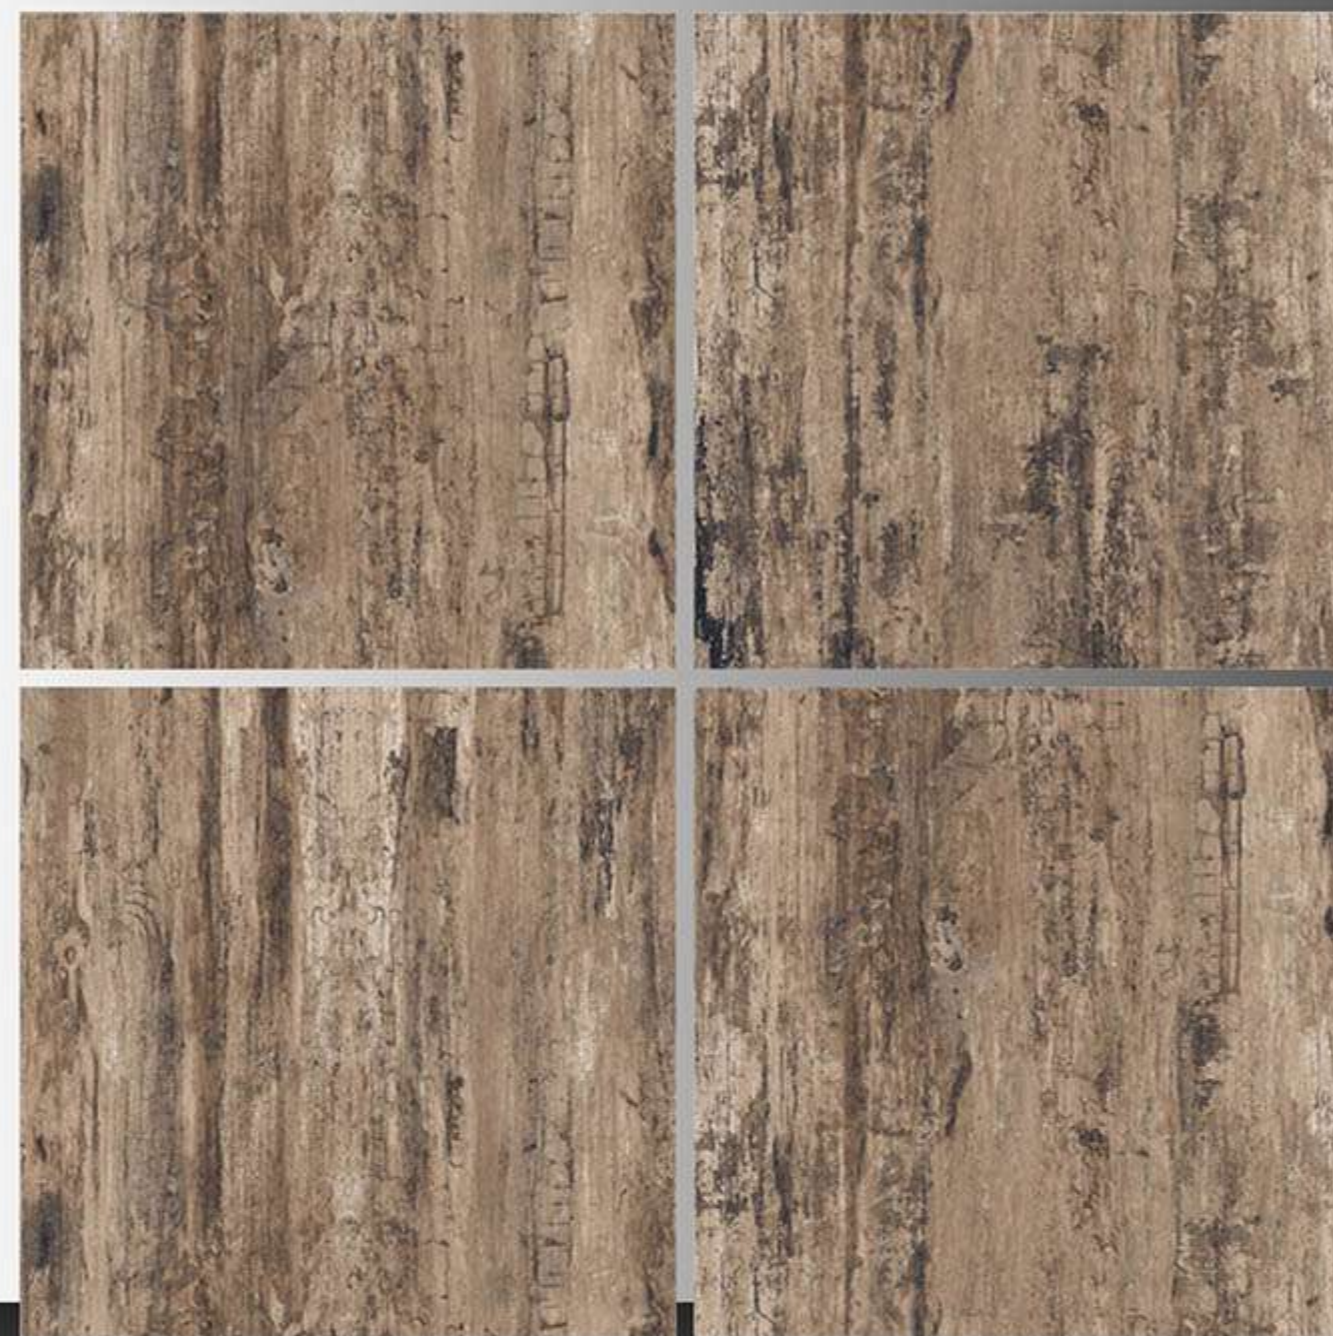

MATT FINISH  
600 x 600 mm

PINE WOOD

MATT FINISH  
600 x 600 mm

Rialto Wood Dark

MATT FINISH  
600 x 600 mm

Rialto Wood Lite

MATT FINISH  
600 x 600 mm

RICHMOND BEIGE