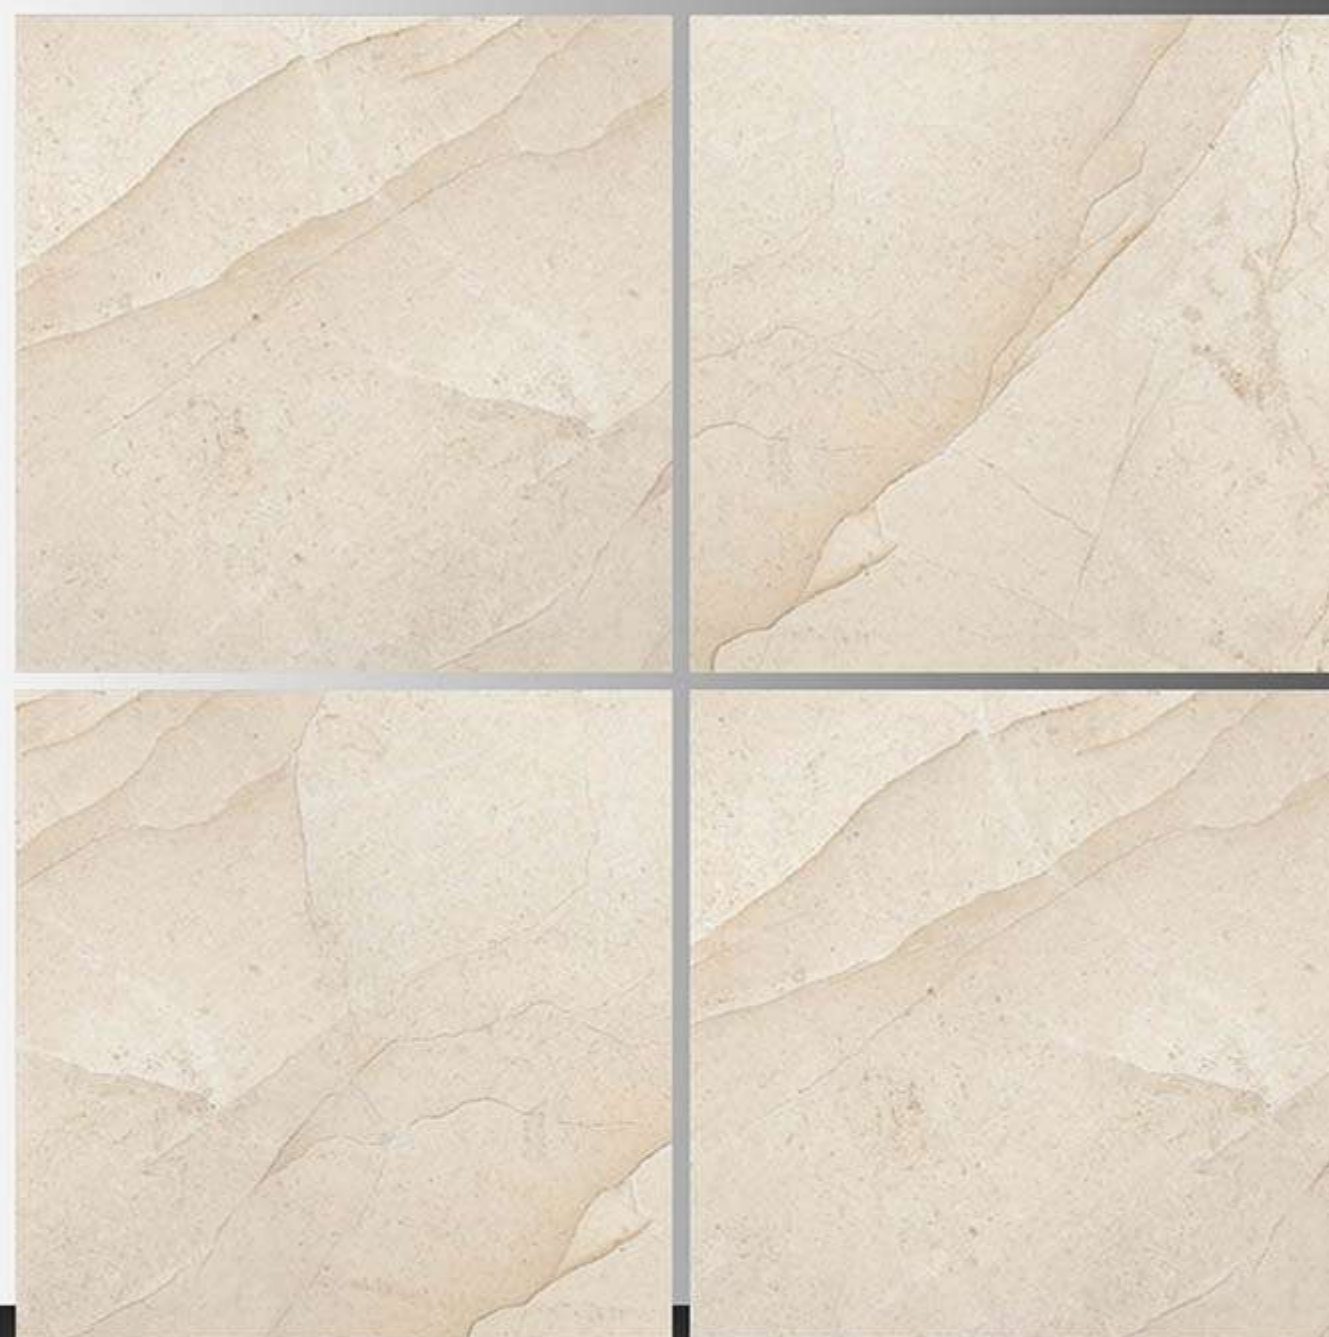

MATT FINISH  
600 x 600 mm

GRUNGE NATURAL

MATT FINISH  
600 x 600 mm

HAMMER STONE SUN

MATT FINISH  
600 x 600 mm

HAVANA BEIGE

MATT FINISH  
600 x 600 mm

HAVANA GREY