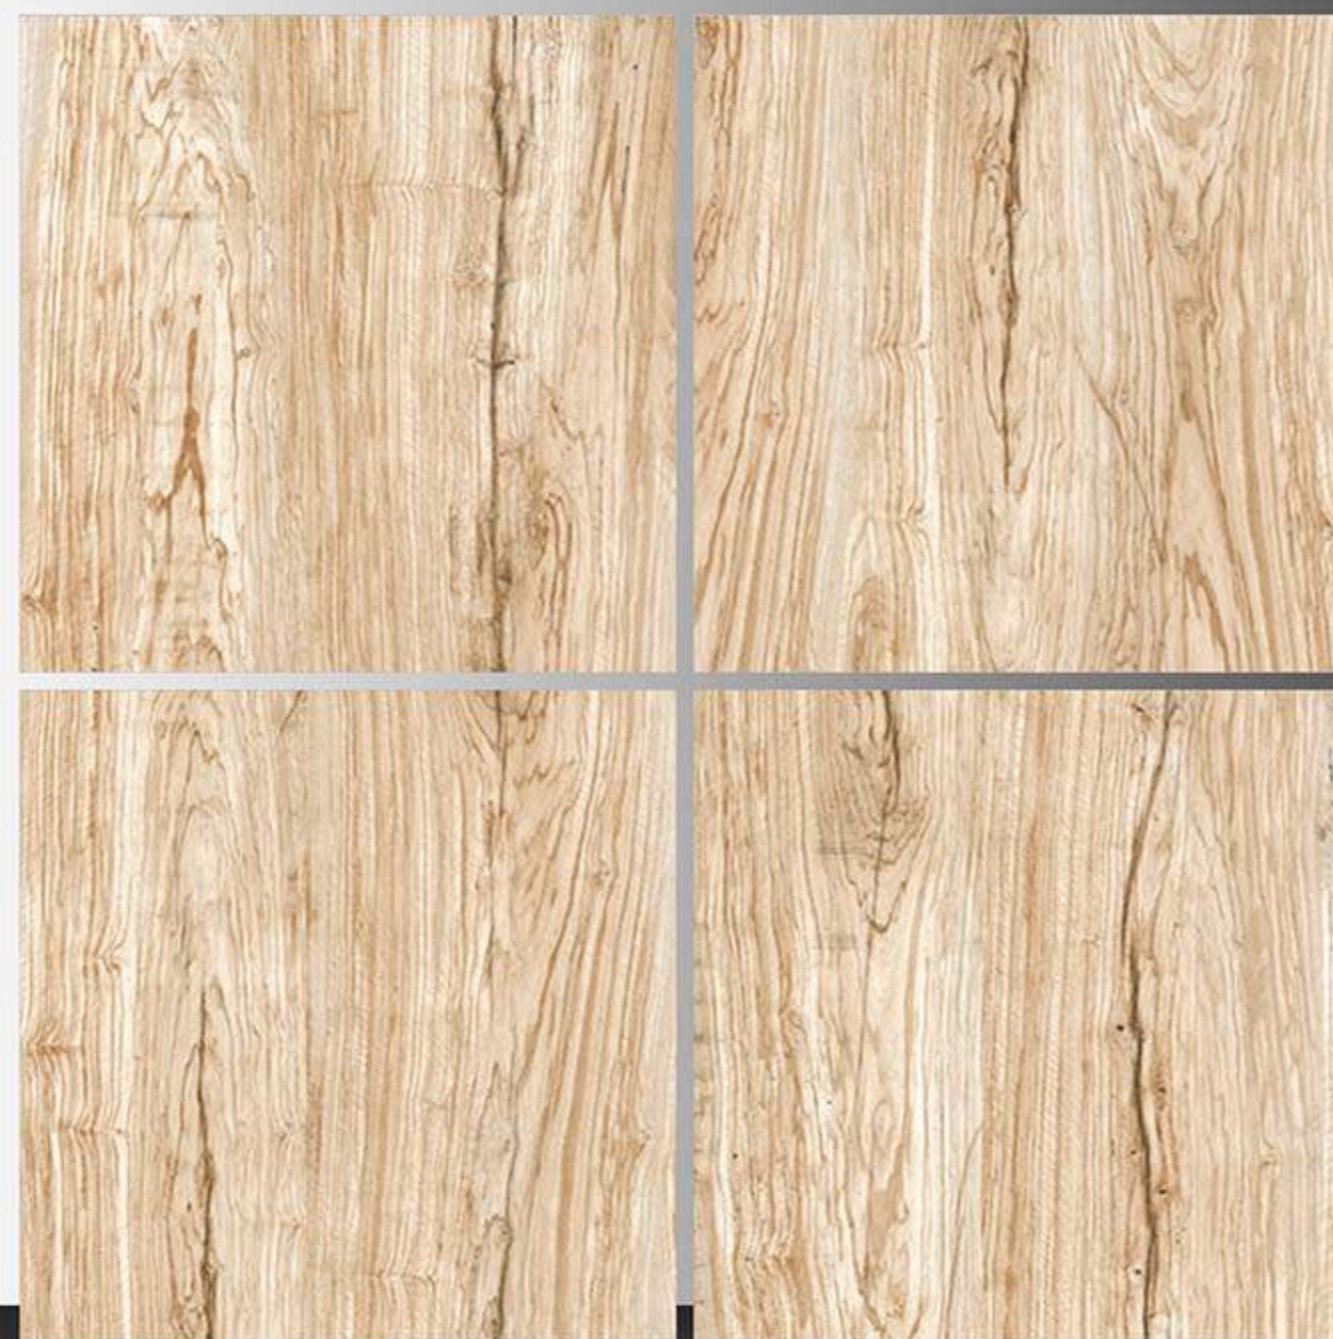

MATT FINISH  
600 x 600 mm

GEONEX BROWN

MATT FINISH  
600 x 600 mm

GEONEX GREY

MATT FINISH  
600 x 600 mm

GRANITE BROWN

MATT FINISH  
600 x 600 mm

GRUNGE BROWN